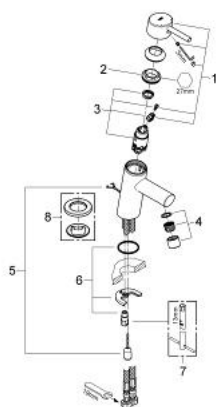

32 206 10E **CONCETTO SINGLE-LEVER BASIN MIXER** **S-SIZE**

PRODUCT DESCRIPTION

- Colour: chrome
- single hole installation
- metal lever
- GROHE SilkMove 28 mm ceramic cartridge
- with temperature limiter
- GROHE LongLife finish
- GROHE EcoJoy - less water, perfect flow
- maximum flow rate (at 3 bar): 5 l/min
- GROHE FastFixation installation system with centering support
- mousseur
- retractable chain
- flexible connection hoses
- noise classification 1 in accordance with DIN4109

32 206 10E **CONCETTO SINGLE-LEVER BASIN MIXER** **S-SIZE**

SPARE PARTS, November 2010 – now

- 1: Lever (Spare part-nr. 46753000)
 - 2: Fitting ring (Spare part-nr. 46715000)
 - 3: Cartridge (Spare part-nr. 46580000)
 - 4: Mousseur (Spare part-nr. 13935000)
 - 5: Chain support (Spare part-nr. 06815000)
 - 6: Shank mounting kit (Spare part-nr. 46249000)
 - 7: Mounting wrench (Spare part-nr. 19017000)*
 - 8: Base plate (Spare part-nr. 48165000)*
- * Optional accessories