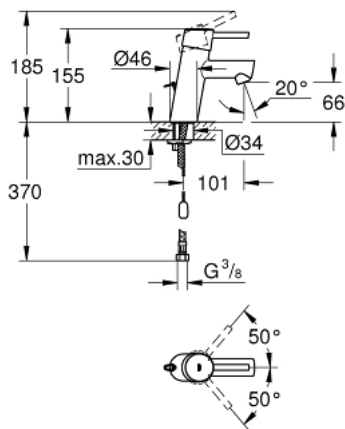

32 206 10E **CONCETTO SINGLE-LEVER BASIN MIXER** **S-SIZE**

PRODUCT DESCRIPTION

- Colour: chrome
- single hole installation
- metal lever
- GROHE SilkMove 28 mm ceramic cartridge
- with temperature limiter
- GROHE LongLife finish
- GROHE EcoJoy - less water, perfect flow
- maximum flow rate (at 3 bar): 5 l/min
- GROHE FastFixation installation system with centering support
- mousseur
- retractable chain
- flexible connection hoses
- noise classification 1 in accordance with DIN4109

32 206 10E **CONCETTO SINGLE-LEVER BASIN MIXER** **S-SIZE**

SPARE PARTS, November 2010 – now

- 1: Lever (Spare part-nr. 46753000)
 - 2: Fitting ring (Spare part-nr. 46715000)
 - 3: Cartridge (Spare part-nr. 46580000)
 - 4: Mousseur (Spare part-nr. 13935000)
 - 5: Chain support (Spare part-nr. 06815000)
 - 6: Shank mounting kit (Spare part-nr. 46249000)
 - 7: Mounting wrench (Spare part-nr. 19017000)*
 - 8: Base plate (Spare part-nr. 48165000)*
- * Optional accessories