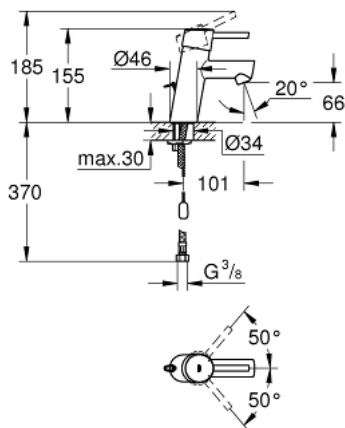

32 206 10E **CONCETTO SINGLE-LEVER BASIN MIXER 1/2"** **S-SIZE**

PRODUCT DESCRIPTION

- Colour: chrome
- single hole installation
- metal lever
- GROHE SilkMove 28 mm ceramic cartridge
- with temperature limiter
- GROHE LongLife finish
- GROHE EcoJoy - Less water, perfect flow
- maximum flow rate (at 3 bar): 5 l/min
- GROHE FastFixation installation system with centering support
- mousseur
- retractable chain
- flexible connection hoses
- noise classification I in accordance with DIN 4109

32 206 10E **CONCETTO SINGLE-LEVER BASIN MIXER 1/2"** **S-SIZE**

SPARE PARTS, 11月 2010 – now

- 1: Lever (Spare part-nr. 46753000)
 - 2: Fitting ring (Spare part-nr. 46715000)
 - 3: Cartridge (Spare part-nr. 46580000)
 - 4: Mousseur (Spare part-nr. 13935000)
 - 5: Chain (Spare part-nr. 06815000)
 - 6: Shank mounting kit (Spare part-nr. 46249000)
 - 7: Mounting wrench (Spare part-nr. 19017000)*
 - 8: Base plate (Spare part-nr. 48165000)*
- * Optional accessories