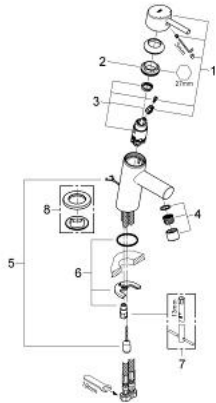

32 206 10E **CONCETTO SINGLE-LEVER BASIN MIXER 1/2"** **S-SIZE**

PRODUCT DESCRIPTION

- Colour: chrome
- single hole installation
- metal lever
- GROHE SilkMove 28 mm ceramic cartridge
- with temperature limiter
- GROHE LongLife finish
- GROHE EcoJoy - Less water, perfect flow
- maximum flow rate (at 3 bar): 5 l/min
- GROHE FastFixation installation system with centering support
- mousseur
- retractable chain
- flexible connection hoses
- noise classification I in accordance with DIN 4109

32 206 10E **CONCETTO SINGLE-LEVER BASIN MIXER 1/2"** **S-SIZE**

SPARE PARTS, 11月 2010 – now

- 1: Lever (Spare part-nr. 46753000)
 - 2: Fitting ring (Spare part-nr. 46715000)
 - 3: Cartridge (Spare part-nr. 46580000)
 - 4: Mousseur (Spare part-nr. 13935000)
 - 5: Chain (Spare part-nr. 06815000)
 - 6: Shank mounting kit (Spare part-nr. 46249000)
 - 7: Mounting wrench (Spare part-nr. 19017000)*
 - 8: Base plate (Spare part-nr. 48165000)*
- * Optional accessories