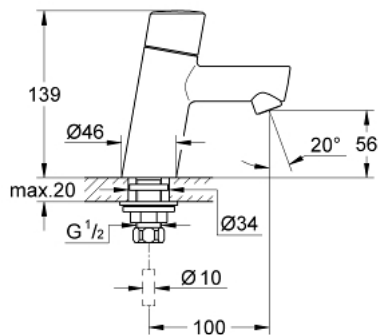

32 207 001 **CONCETTO PILLAR TAP** **XS-SIZE**

PRODUCT DESCRIPTION

- Colour: chrome
- single hole installation
- metal lever
- ceramic headparts 1/2", 90°
- GROHE LongLife finish
- GROHE EcoJoy - Less water, perfect flow
- maximum flow rate (at 3 bar): 5 l/min
- SpeedClean mousseur
- union nut 1/2" x 10.5 mm
- noise classification I in accordance with DIN 4109

32 207 001 **CONCETTO PILLAR TAP** **XS-SIZE**

SPARE PARTS, 4月 2010 – now

- 1: Handle (Spare part-nr. 48071000)
- 1.1: Replacement handle connection kit (Spare part-nr. 45186000)
 - 1.1.1: O-ring Ø 18.2 x Ø 1.7 (Spare part-nr. 0392400M)
- 2: Ceramic headpart 1/2" (Spare part-nr. 45882000)
 - 2.1: O-ring Ø 18.2 x Ø 1.7 (Spare part-nr. 0392400M)
- 3: Mousseur (Spare part-nr. 13935000)
- 4: Shank fastening assembly 1/2" (Spare part-nr. 45000000)
- 5: Coupling nut 1/2" (Spare part-nr. 1290100M)
 - 5.1: Fibre seal Ø 18,5 x Ø 12 x 2 (Spare part-nr. 0138900M)