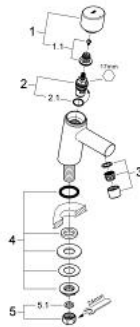

32 207 001 **CONCETTO PILLAR TAP** **XS-SIZE**

PRODUCT DESCRIPTION

- Colour: chrome
- single hole installation
- metal lever
- ceramic headparts 1/2", 90°
- GROHE LongLife finish
- GROHE EcoJoy - Less water, perfect flow
- maximum flow rate (at 3 bar): 5 l/min
- SpeedClean mousseur
- union nut 1/2" x 10.5 mm
- noise classification I in accordance with DIN 4109

32 207 001 **CONCETTO PILLAR TAP** **XS-SIZE**

SPARE PARTS, 4月 2010 – now

- 1: Handle (Spare part-nr. 48071000)
- 1.1: Replacement handle connection kit (Spare part-nr. 45186000)
 - 1.1.1: O-ring Ø 18.2 x Ø 1.7 (Spare part-nr. 0392400M)
- 2: Ceramic headpart 1/2" (Spare part-nr. 45882000)
 - 2.1: O-ring Ø 18.2 x Ø 1.7 (Spare part-nr. 0392400M)
- 3: Mousseur (Spare part-nr. 13935000)
- 4: Shank fastening assembly 1/2" (Spare part-nr. 45000000)
- 5: Coupling nut 1/2" (Spare part-nr. 1290100M)
 - 5.1: Fibre seal Ø 18,5 x Ø 12 x 2 (Spare part-nr. 0138900M)