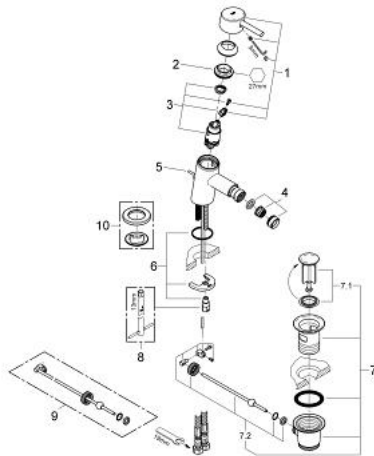

## 32 208 001 **CONCETTO SINGLE-LEVER BIDET MIXER** **S-SIZE**

### PRODUCT DESCRIPTION

- Colour: chrome
- single hole installation
- metal lever
- GROHE SilkMove 28 mm ceramic cartridge
- with temperature limiter
- GROHE LongLife finish
- GROHE FastFixation installation system with centering support
- ball-joint mousseur
- pop-up waste set 1 1/4"
- flexible connection hoses
- noise classification 1 in accordance with DIN4109

### **SPARE PARTS**, April 2010 – now

- 1: Lever (Spare part-nr. 46753000)
- 2: Fitting ring (Spare part-nr. 46715000)
- 3: Cartridge (Spare part-nr. 46580000)
- 4: Mousseur (Spare part-nr. 13929000)
- 5: Pop-up rod (Spare part-nr. 46739000)
- 6: Shank mounting kit (Spare part-nr. 46249000)
- 7: Pop-up waste set 1 1/4" (Spare part-nr. 28910000)
- 7.1: Plug (Spare part-nr. 07182000)
- 7.2: Eccentric rod (Spare part-nr. 07052000)
- 8: Mounting wrench (Spare part-nr. 19017000)\*
- 9: Eccentric rod (Spare part-nr. 07341000)\*
- 10: Base plate (Spare part-nr. 48165000)\*