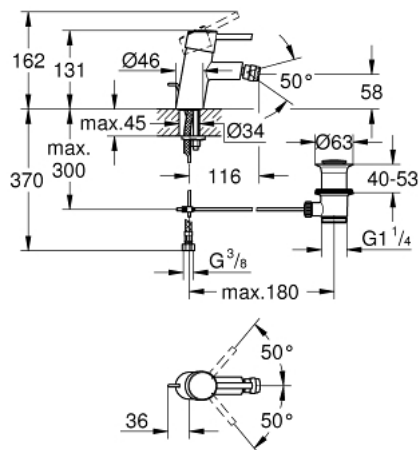

## 32 208 001 **CONCETTO SINGLE-LEVER BIDET MIXER** **S-SIZE**

### PRODUCT DESCRIPTION

- Colour: chrome
- single hole installation
- metal lever
- GROHE SilkMove 28 mm ceramic cartridge
- with temperature limiter
- GROHE LongLife finish
- GROHE FastFixation installation system with centering support
- ball-joint mousseur
- pop-up waste set 1 1/4"
- flexible connection hoses
- noise classification 1 in accordance with DIN4109

### **SPARE PARTS**, April 2010 – now

- 1: Lever (Spare part-nr. 46753000)
- 2: Fitting ring (Spare part-nr. 46715000)
- 3: Cartridge (Spare part-nr. 46580000)
- 4: Mousseur (Spare part-nr. 13929000)
- 5: Pop-up rod (Spare part-nr. 46739000)
- 6: Shank mounting kit (Spare part-nr. 46249000)
- 7: Pop-up waste set 1 1/4" (Spare part-nr. 28910000)
- 7.1: Plug (Spare part-nr. 07182000)
- 7.2: Eccentric rod (Spare part-nr. 07052000)
- 8: Mounting wrench (Spare part-nr. 19017000)\*
- 9: Eccentric rod (Spare part-nr. 07341000)\*
- 10: Base plate (Spare part-nr. 48165000)\*