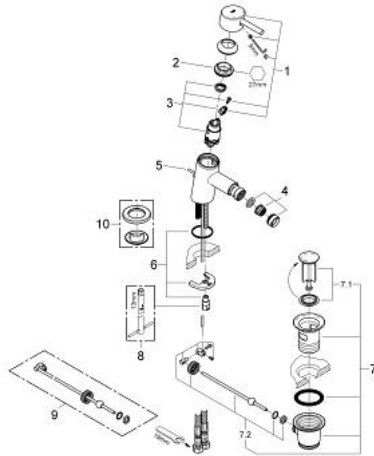

32 208 001 CONCETTO SINGLE-LEVER BIDET MIXER 1/2" S-SIZE

PRODUCT DESCRIPTION

- Colour: chrome
- single hole installation
- metal lever
- GROHE SilkMove 28 mm ceramic cartridge
- with temperature limiter
- GROHE LongLife finish
- GROHE FastFixation installation system with centering support
- ball-joint mousseur
- pop-up waste set 1 1/4"
- flexible connection hoses
- noise classification I in accordance with DIN 4109

32 208 001 **CONCETTO SINGLE-LEVER BIDET MIXER 1/2" S-SIZE**

SPARE PARTS, 4月 2010 – now

- 1: Lever (Spare part-nr. 46753000)
- 2: Fitting ring (Spare part-nr. 46715000)
- 3: Cartridge (Spare part-nr. 46580000)
- 4: Mousseur (Spare part-nr. 13929000)
- 5: Pop-up rod (Spare part-nr. 46739000)
- 6: Shank mounting kit (Spare part-nr. 46249000)
- 7: Waste set 1 1/4" (Spare part-nr. 28910000)
- 7.1: Plug (Spare part-nr. 07182000)
- 7.2: Eccentric rod (Spare part-nr. 07052000)
- 8: Mounting wrench (Spare part-nr. 19017000)*
- 9: Eccentric rod (Spare part-nr. 07341000)*
- 10: Base plate (Spare part-nr. 48165000)*