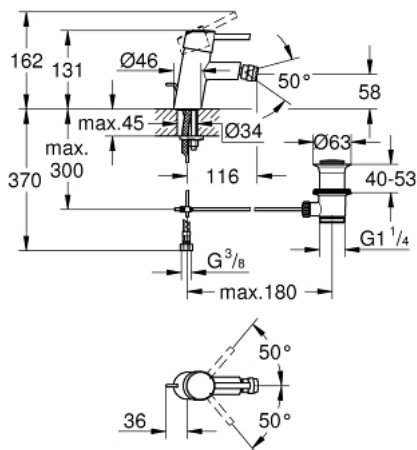

32 208 001 CONCETTO SINGLE-LEVER BIDET MIXER 1/2" S-SIZE

PRODUCT DESCRIPTION

- Colour: chrome
- single hole installation
- metal lever
- GROHE SilkMove 28 mm ceramic cartridge
- with temperature limiter
- GROHE LongLife finish
- GROHE FastFixation installation system with centering support
- ball-joint mousseur
- pop-up waste set 1 1/4"
- flexible connection hoses
- noise classification I in accordance with DIN 4109

32 208 001 **CONCETTO SINGLE-LEVER BIDET MIXER 1/2" S-SIZE**

SPARE PARTS, 4月 2010 – now

- 1: Lever (Spare part-nr. 46753000)
- 2: Fitting ring (Spare part-nr. 46715000)
- 3: Cartridge (Spare part-nr. 46580000)
- 4: Mousseur (Spare part-nr. 13929000)
- 5: Pop-up rod (Spare part-nr. 46739000)
- 6: Shank mounting kit (Spare part-nr. 46249000)
- 7: Waste set 1 1/4" (Spare part-nr. 28910000)
- 7.1: Plug (Spare part-nr. 07182000)
- 7.2: Eccentric rod (Spare part-nr. 07052000)
- 8: Mounting wrench (Spare part-nr. 19017000)*
- 9: Eccentric rod (Spare part-nr. 07341000)*
- 10: Base plate (Spare part-nr. 48165000)*