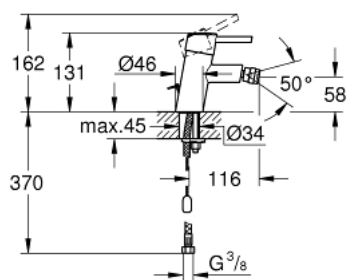

32 209 001 **CONCETTO SINGLE-LEVER BIDET MIXER**
S-SIZE

PRODUCT DESCRIPTION

- Colour: chrome
- single hole installation
- metal lever
- GROHE SilkMove 28 mm ceramic cartridge
- GROHE LongLife finish
- ball-joint mousseur
- retractable chain
- flexible connection hoses
- GROHE FastFixation installation system with centering support
- optional temperature limiter
- noise classification 1 in accordance with DIN4109

32 209 001 **CONCETTO SINGLE-LEVER BIDET MIXER** **S-SIZE**

SPARE PARTS, April 2010 – now

- 1: Lever (Spare part-nr. 46753000)
 - 2: Fitting ring (Spare part-nr. 46715000)
 - 3: Cartridge (Spare part-nr. 46580000)
 - 4: Mousseur (Spare part-nr. 13929000)
 - 5: Chain support (Spare part-nr. 06815000)
 - 6: Shank mounting kit (Spare part-nr. 46249000)
 - 7: Mounting wrench (Spare part-nr. 19017000)*
 - 8: Base plate (Spare part-nr. 48165000)*
- * Optional accessories