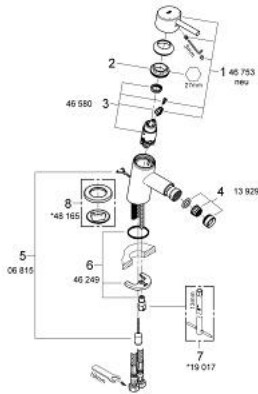

32 209 001 **CONCETTO SINGLE-LEVER BIDET MIXER**
S-SIZE

PRODUCT DESCRIPTION

- Colour: chrome
- single hole installation
- metal lever
- GROHE SilkMove 28 mm ceramic cartridge
- GROHE LongLife finish
- ball-joint mousseur
- retractable chain
- flexible connection hoses
- GROHE FastFixation installation system with centering support
- optional temperature limiter
- noise classification 1 in accordance with DIN4109

32 209 001 **CONCETTO SINGLE-LEVER BIDET MIXER** **S-SIZE**

SPARE PARTS, April 2010 – now

- 1: Lever (Spare part-nr. 46753000)
 - 2: Fitting ring (Spare part-nr. 46715000)
 - 3: Cartridge (Spare part-nr. 46580000)
 - 4: Mousseur (Spare part-nr. 13929000)
 - 5: Chain support (Spare part-nr. 06815000)
 - 6: Shank mounting kit (Spare part-nr. 46249000)
 - 7: Mounting wrench (Spare part-nr. 19017000)*
 - 8: Base plate (Spare part-nr. 48165000)*
- * Optional accessories