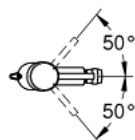

32 209 001 **CONCETTO SINGLE-LEVER BIDET MIXER**
S-SIZE

PRODUCT DESCRIPTION

- Colour: chrome
- single hole installation
- metal lever
- GROHE SilkMove 28 mm ceramic cartridge
- GROHE LongLife finish
- ball-joint mousseur
- retractable chain
- flexible connection hoses
- GROHE FastFixation installation system with centering support
- optional temperature limiter
- noise classification 1 in accordance with DIN4109

32 209 001 **CONCETTO SINGLE-LEVER BIDET MIXER** **S-SIZE**

SPARE PARTS, April 2010 – now

- 1: Lever (Spare part-nr. 46753000)
 - 2: Fitting ring (Spare part-nr. 46715000)
 - 3: Cartridge (Spare part-nr. 46580000)
 - 4: Mousseur (Spare part-nr. 13929000)
 - 5: Chain support (Spare part-nr. 06815000)
 - 6: Shank mounting kit (Spare part-nr. 46249000)
 - 7: Mounting wrench (Spare part-nr. 19017000)*
 - 8: Base plate (Spare part-nr. 48165000)*
- * Optional accessories