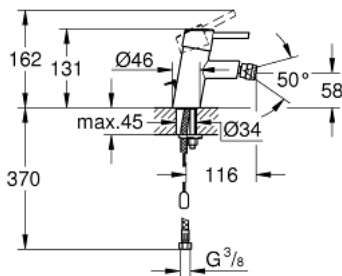

32 209 001 **CONCETTO SINGLE-LEVER BIDET MIXER 1/2" S-SIZE**

PRODUCT DESCRIPTION

- Colour: chrome
- single hole installation
- metal lever
- GROHE SilkMove 28 mm ceramic cartridge
- GROHE LongLife finish
- ball-joint mousseur
- retractable chain
- flexible connection hoses
- GROHE FastFixation installation system with centering support
- optional temperature limiter
- noise classification I in accordance with DIN 4109

32 209 001 **CONCETTO SINGLE-LEVER BIDET MIXER 1/2" S-SIZE**

SPARE PARTS, 4月 2010 – now

- 1: Lever (Spare part-nr. 46753000)
 - 2: Fitting ring (Spare part-nr. 46715000)
 - 3: Cartridge (Spare part-nr. 46580000)
 - 4: Mousseur (Spare part-nr. 13929000)
 - 5: Chain (Spare part-nr. 06815000)
 - 6: Shank mounting kit (Spare part-nr. 46249000)
 - 7: Mounting wrench (Spare part-nr. 19017000)*
 - 8: Base plate (Spare part-nr. 48165000)*
- * Optional accessories