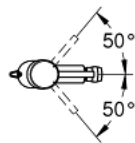

32 209 001 **CONCETTO SINGLE-LEVER BIDET MIXER 1/2" S-SIZE**

PRODUCT DESCRIPTION

- Colour: chrome
- single hole installation
- metal lever
- GROHE SilkMove 28 mm ceramic cartridge
- GROHE LongLife finish
- ball-joint mousseur
- retractable chain
- flexible connection hoses
- GROHE FastFixation installation system with centering support
- optional temperature limiter
- noise classification I in accordance with DIN 4109

32 209 001 **CONCETTO SINGLE-LEVER BIDET MIXER 1/2" S-SIZE**

SPARE PARTS, 4月 2010 – now

- 1: Lever (Spare part-nr. 46753000)
 - 2: Fitting ring (Spare part-nr. 46715000)
 - 3: Cartridge (Spare part-nr. 46580000)
 - 4: Mousseur (Spare part-nr. 13929000)
 - 5: Chain (Spare part-nr. 06815000)
 - 6: Shank mounting kit (Spare part-nr. 46249000)
 - 7: Mounting wrench (Spare part-nr. 19017000)*
 - 8: Base plate (Spare part-nr. 48165000)*
- * Optional accessories