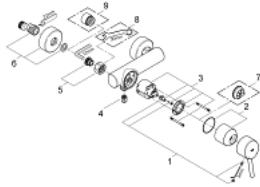

## 32 210 001 **CONCETTO SINGLE-LEVER SHOWER MIXER**

### PRODUCT DESCRIPTION

- Colour: chrome
- wall mounted
- metal lever
- GROHE SilkMove 46 mm ceramic cartridge
- GROHE LongLife finish
- adjustable flow rate limiter
- shower outlet below 1/2" with integrated non return-valve
- S-unions
- Protected against backflow
- optional temperature limiter ref. no. 46 308
- minimum pressure 1,0 bar
- noise classification 1 in accordance with DIN4109

### **SPARE PARTS**, April 2010 – now

- 1: Lever (Spare part-nr. 46723000)
- 2: Shield (Spare part-nr. 46578000)
- 3: Cartridge (Spare part-nr. 46048000)
- 4: Non-return valve (Spare part-nr. 08565000)
- 5: Screw joint (Spare part-nr. 45044000)
- 6: S-union (Spare part-nr. 12662000)
- 7: Temperature limiter (Spare part-nr. 46375000)\*
- 8: Special spanner (Spare part-nr. 19377000)\*
- 9: Extension 3/4", 20 mm (Spare part-nr. 0713000M)\*