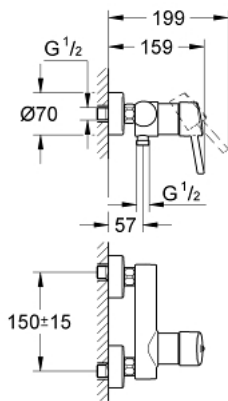

## 32 210 001 **CONCETTO SINGLE-LEVER SHOWER MIXER**

### PRODUCT DESCRIPTION

- Colour: chrome
- wall mounted
- metal lever
- GROHE SilkMove 46 mm ceramic cartridge
- GROHE LongLife finish
- adjustable flow rate limiter
- shower outlet below 1/2" with integrated non return-valve
- S-unions
- Protected against backflow
- optional temperature limiter ref. no. 46 308
- minimum pressure 1,0 bar
- noise classification 1 in accordance with DIN4109

### **SPARE PARTS**, April 2010 – now

- 1: Lever (Spare part-nr. 46723000)
- 2: Shield (Spare part-nr. 46578000)
- 3: Cartridge (Spare part-nr. 46048000)
- 4: Non-return valve (Spare part-nr. 08565000)
- 5: Screw joint (Spare part-nr. 45044000)
- 6: S-union (Spare part-nr. 12662000)
- 7: Temperature limiter (Spare part-nr. 46375000)\*
- 8: Special spanner (Spare part-nr. 19377000)\*
- 9: Extension 3/4", 20 mm (Spare part-nr. 0713000M)\*