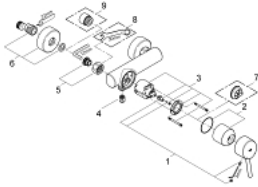

32 210 001 **CONCETTO SINGLE-LEVER SHOWER MIXER 1/2"**

PRODUCT DESCRIPTION

- Colour: chrome
- wall mounted
- metal lever
- GROHE SilkMove 46 mm ceramic cartridge
- GROHE LongLife finish
- adjustable flow rate limiter
- shower bottom outlet 1/2" with integrated non return valve
- S-unions
- protected against backflow
- optional temperature limiter ref. no. 46 308
- min. recommended pressure 1.0 bar
- noise classification I in accordance with DIN 4109

32 210 001 **CONCETTO SINGLE-LEVER SHOWER MIXER 1/2"**

SPARE PARTS, 4月 2010 – now

- 1: Lever (Spare part-nr. 46723000)
- 2: Cap (Spare part-nr. 46578000)
- 3: Cartridge (Spare part-nr. 46048000)
- 4: Non-return valve (Spare part-nr. 08565000)
- 5: Screw connection 1/2" (Spare part-nr. 45044000)
- 6: S-union (Spare part-nr. 12662000)
- 7: Temperature limiter (Spare part-nr. 46375000)*
- 8: Special spanner (Spare part-nr. 19377000)*
- 9: Extension 3/4", 20 mm (Spare part-nr. 0713000M)*