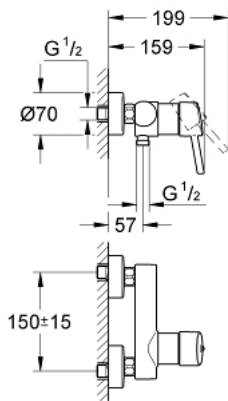

32 210 001 **CONCETTO SINGLE-LEVER SHOWER MIXER 1/2"**

PRODUCT DESCRIPTION

- Colour: chrome
- wall mounted
- metal lever
- GROHE SilkMove 46 mm ceramic cartridge
- GROHE LongLife finish
- adjustable flow rate limiter
- shower bottom outlet 1/2" with integrated non return valve
- S-unions
- protected against backflow
- optional temperature limiter ref. no. 46 308
- min. recommended pressure 1.0 bar
- noise classification I in accordance with DIN 4109

32 210 001 **CONCETTO SINGLE-LEVER SHOWER MIXER 1/2"**

SPARE PARTS, 4月 2010 – now

- 1: Lever (Spare part-nr. 46723000)
- 2: Cap (Spare part-nr. 46578000)
- 3: Cartridge (Spare part-nr. 46048000)
- 4: Non-return valve (Spare part-nr. 08565000)
- 5: Screw connection 1/2" (Spare part-nr. 45044000)
- 6: S-union (Spare part-nr. 12662000)
- 7: Temperature limiter (Spare part-nr. 46375000)*
- 8: Special spanner (Spare part-nr. 19377000)*
- 9: Extension 3/4", 20 mm (Spare part-nr. 0713000M)*