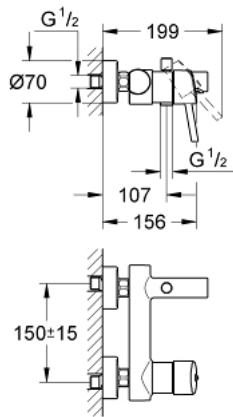

32 211 001 **CONCETTO SINGLE-LEVER BATH/SHOWER MIXER**

PRODUCT DESCRIPTION

- Colour: chrome
- wall mounted
- metal lever
- GROHE SilkMove 46 mm ceramic cartridge
- GROHE LongLife finish
- adjustable flow rate limiter
- automatic diverter: bath/shower
- mousseur
- integrated non-return valve in shower outlet 1/2"
- S-unions
- Protected against backflow
- optional temperature limiter ref. no. 46 308
- minimum pressure 1,0 bar
- noise classification 1 in accordance with DIN4109

32 211 001 **CONCETTO SINGLE-LEVER BATH/SHOWER MIXER**

SPARE PARTS, April 2010 – now

- 1: Lever (Spare part-nr. 46723000)
- 2: Shield (Spare part-nr. 46578000)
- 3: Cartridge (Spare part-nr. 46048000)
- 4: Mousseur (Spare part-nr. 13952000)
- 5: Diverter knob (Spare part-nr. 64309000)
- 6: Diverter (Spare part-nr. 65655000)
- 7: Non-return valve (Spare part-nr. 08565000)
- 8: Screw joint (Spare part-nr. 45044000)
- 9: S-union (Spare part-nr. 12662000)
- 10: Temperature limiter (Spare part-nr. 46375000)*
- 11: Special spanner (Spare part-nr. 19377000)*
- 12: Extension 3/4", 20 mm (Spare part-nr. 0713000M)*