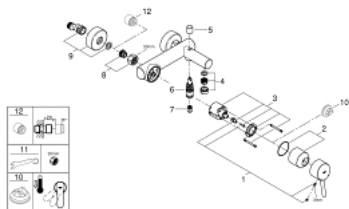

32 211 001 **CONCETTO SINGLE-LEVER BATH/SHOWER MIXER**

PRODUCT DESCRIPTION

- Colour: chrome
- wall mounted
- metal lever
- GROHE SilkMove 46 mm ceramic cartridge
- GROHE LongLife finish
- adjustable flow rate limiter
- automatic diverter: bath/shower
- mousseur
- integrated non-return valve in shower outlet 1/2"
- S-unions
- Protected against backflow
- optional temperature limiter ref. no. 46 308
- minimum pressure 1,0 bar
- noise classification 1 in accordance with DIN4109

32 211 001 **CONCETTO SINGLE-LEVER BATH/SHOWER MIXER**

SPARE PARTS, April 2010 – now

- 1: Lever (Spare part-nr. 46723000)
- 2: Shield (Spare part-nr. 46578000)
- 3: Cartridge (Spare part-nr. 46048000)
- 4: Mousseur (Spare part-nr. 13952000)
- 5: Diverter knob (Spare part-nr. 64309000)
- 6: Diverter (Spare part-nr. 65655000)
- 7: Non-return valve (Spare part-nr. 08565000)
- 8: Screw joint (Spare part-nr. 45044000)
- 9: S-union (Spare part-nr. 12662000)
- 10: Temperature limiter (Spare part-nr. 46375000)*
- 11: Special spanner (Spare part-nr. 19377000)*
- 12: Extension 3/4", 20 mm (Spare part-nr. 0713000M)*