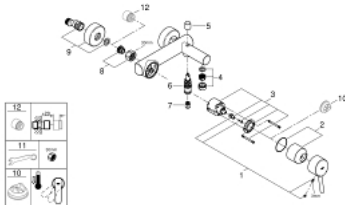

## 32 211 001 **CONCETTO SINGLE-LEVER BATH MIXER 1/2"**

### PRODUCT DESCRIPTION

- Colour: chrome
- wall mounted
- metal lever
- GROHE SilkMove 46 mm ceramic cartridge
- GROHE LongLife finish
- adjustable flow rate limiter
- automatic diverter: bath/shower
- mousseur
- integrated non-return valve in the shower outlet 1/2"
- S-unions
- protected against backflow
- optional temperature limiter ref. no. 46 308
- min. recommended pressure 1.0 bar
- noise classification I in accordance with DIN 4109

### **SPARE PARTS**, 4月 2010 – now

- 1: Lever (Spare part-nr. 46723000)
- 2: Cap (Spare part-nr. 46578000)
- 3: Cartridge (Spare part-nr. 46048000)
- 4: Mousseur (Spare part-nr. 13952000)
- 5: Diverter knob (Spare part-nr. 64309000)
- 6: Diverter (Spare part-nr. 65655000)
- 7: Non-return valve (Spare part-nr. 08565000)
- 8: Screw connection 1/2" (Spare part-nr. 45044000)
- 9: S-union (Spare part-nr. 12662000)
- 10: Temperature limiter (Spare part-nr. 46375000)\*
- 11: Special spanner (Spare part-nr. 19377000)\*
- 12: Extension 3/4", 20 mm (Spare part-nr. 0713000M)\*