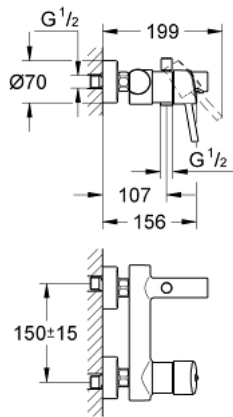

## 32 211 001 **CONCETTO SINGLE-LEVER BATH MIXER 1/2"**

### PRODUCT DESCRIPTION

- Colour: chrome
- wall mounted
- metal lever
- GROHE SilkMove 46 mm ceramic cartridge
- GROHE LongLife finish
- adjustable flow rate limiter
- automatic diverter: bath/shower
- mousseur
- integrated non-return valve in the shower outlet 1/2"
- S-unions
- protected against backflow
- optional temperature limiter ref. no. 46 308
- min. recommended pressure 1.0 bar
- noise classification I in accordance with DIN 4109

### **SPARE PARTS**, 4月 2010 – now

- 1: Lever (Spare part-nr. 46723000)
- 2: Cap (Spare part-nr. 46578000)
- 3: Cartridge (Spare part-nr. 46048000)
- 4: Mousseur (Spare part-nr. 13952000)
- 5: Diverter knob (Spare part-nr. 64309000)
- 6: Diverter (Spare part-nr. 65655000)
- 7: Non-return valve (Spare part-nr. 08565000)
- 8: Screw connection 1/2" (Spare part-nr. 45044000)
- 9: S-union (Spare part-nr. 12662000)
- 10: Temperature limiter (Spare part-nr. 46375000)\*
- 11: Special spanner (Spare part-nr. 19377000)\*
- 12: Extension 3/4", 20 mm (Spare part-nr. 0713000M)\*