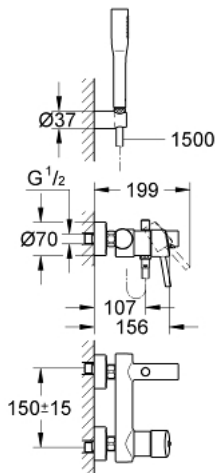

## 32 212 001 **CONCETTO SINGLE-LEVER BATH/SHOWER MIXER**

### PRODUCT DESCRIPTION

- Colour: chrome
- wall mounted
- metal lever
- GROHE SilkMove 46 mm ceramic cartridge
- GROHE LongLife finish
- adjustable flow rate limiter
- automatic diverter: bath/shower
- mousseur
- integrated non-return valve in shower outlet 1/2"
- S-unions
- Protected against backflow
- optional temperature limiter ref. no. 46 308
- noise classification 1 in accordance with DIN4109
- with shower set:
- consists of:
- Euphoria Cosmopolitan hand shower (27 400)
- wall shower holder (27 056)
- Relaxflex-hose 1500 mm 28 151

### **SPARE PARTS**, April 2010 – now

- 1: Lever (Spare part-nr. 46723000)
- 2: Shield (Spare part-nr. 46578000)
- 3: Cartridge (Spare part-nr. 46048000)
- 4: Mousseur (Spare part-nr. 13952000)
- 5: Diverter knob (Spare part-nr. 64309000)
- 6: Diverter (Spare part-nr. 65655000)
- 7: Non-return valve (Spare part-nr. 08565000)
- 8: Screw joint (Spare part-nr. 45044000)
- 9: S-union (Spare part-nr. 12662000)
- 10: Dirt strainer (Spare part-nr. 0700200M)
- 11: Temperature limiter (Spare part-nr. 46375000)\*
- 12: Special spanner (Spare part-nr. 19377000)\*
- 13: Extension 3/4", 20 mm (Spare part-nr. 0713000M)\*