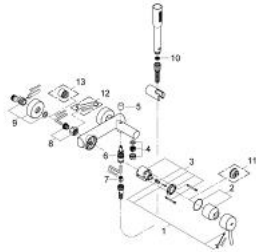

## 32 212 001 **CONCETTO SINGLE-LEVER BATH/SHOWER MIXER**

### PRODUCT DESCRIPTION

- Colour: chrome
- wall mounted
- metal lever
- GROHE SilkMove 46 mm ceramic cartridge
- GROHE LongLife finish
- adjustable flow rate limiter
- automatic diverter: bath/shower
- mousseur
- integrated non-return valve in shower outlet 1/2"
- S-unions
- Protected against backflow
- optional temperature limiter ref. no. 46 308
- noise classification 1 in accordance with DIN4109
- with shower set:
- consists of:
- Euphoria Cosmopolitan hand shower (27 400)
- wall shower holder (27 056)
- Relaxflex-hose 1500 mm 28 151

### **SPARE PARTS**, April 2010 – now

- 1: Lever (Spare part-nr. 46723000)
- 2: Shield (Spare part-nr. 46578000)
- 3: Cartridge (Spare part-nr. 46048000)
- 4: Mousseur (Spare part-nr. 13952000)
- 5: Diverter knob (Spare part-nr. 64309000)
- 6: Diverter (Spare part-nr. 65655000)
- 7: Non-return valve (Spare part-nr. 08565000)
- 8: Screw joint (Spare part-nr. 45044000)
- 9: S-union (Spare part-nr. 12662000)
- 10: Dirt strainer (Spare part-nr. 0700200M)
- 11: Temperature limiter (Spare part-nr. 46375000)\*
- 12: Special spanner (Spare part-nr. 19377000)\*
- 13: Extension 3/4", 20 mm (Spare part-nr. 0713000M)\*