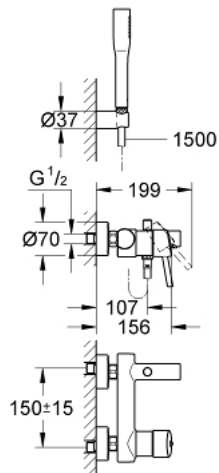

32 212 001 **CONCETTO SINGLE-LEVER BATH MIXER 1/2"**

PRODUCT DESCRIPTION

- Colour: chrome
- wall mounted
- metal lever
- GROHE SilkMove 46 mm ceramic cartridge
- GROHE LongLife finish
- adjustable flow rate limiter
- automatic diverter: bath/shower
- mousseur
- integrated non-return valve in the shower outlet 1/2"
- S-unions
- protected against backflow
- optional temperature limiter ref. no. 46 308
- noise classification I in accordance with DIN 4109
- with shower set
- consisting of:
 - Euphoria Cosmopolitan hand shower (27 400)
 - wall shower holder (27 056)
 - Relaxaflex hose 1500 mm 1/2" x 1/2" (28 151)

32 212 001 **CONCETTO SINGLE-LEVER BATH MIXER 1/2"**

SPARE PARTS, 4月 2010 – now

- 1: Lever (Spare part-nr. 46723000)
- 2: Cap (Spare part-nr. 46578000)
- 3: Cartridge (Spare part-nr. 46048000)
- 4: Mousseur (Spare part-nr. 13952000)
- 5: Diverter knob (Spare part-nr. 64309000)
- 6: Diverter (Spare part-nr. 65655000)
- 7: Non-return valve (Spare part-nr. 08565000)
- 8: Screw connection 1/2" (Spare part-nr. 45044000)
- 9: S-union (Spare part-nr. 12662000)
- 10: Dirt strainer (Spare part-nr. 0700200M)
- 11: Temperature limiter (Spare part-nr. 46375000)*
- 12: Special spanner (Spare part-nr. 19377000)*
- 13: Extension 3/4", 20 mm (Spare part-nr. 0713000M)*