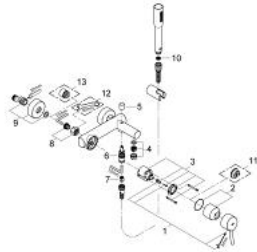

32 212 001 **CONCETTO SINGLE-LEVER BATH MIXER 1/2"**

PRODUCT DESCRIPTION

- Colour: chrome
- wall mounted
- metal lever
- GROHE SilkMove 46 mm ceramic cartridge
- GROHE LongLife finish
- adjustable flow rate limiter
- automatic diverter: bath/shower
- mousseur
- integrated non-return valve in the shower outlet 1/2"
- S-unions
- protected against backflow
- optional temperature limiter ref. no. 46 308
- noise classification I in accordance with DIN 4109
- with shower set
- consisting of:
 - Euphoria Cosmopolitan hand shower (27 400)
 - wall shower holder (27 056)
 - Relaxaflex hose 1500 mm 1/2" x 1/2" (28 151)

32 212 001 **CONCETTO SINGLE-LEVER BATH MIXER 1/2"**

SPARE PARTS, 4月 2010 – now

- 1: Lever (Spare part-nr. 46723000)
- 2: Cap (Spare part-nr. 46578000)
- 3: Cartridge (Spare part-nr. 46048000)
- 4: Mousseur (Spare part-nr. 13952000)
- 5: Diverter knob (Spare part-nr. 64309000)
- 6: Diverter (Spare part-nr. 65655000)
- 7: Non-return valve (Spare part-nr. 08565000)
- 8: Screw connection 1/2" (Spare part-nr. 45044000)
- 9: S-union (Spare part-nr. 12662000)
- 10: Dirt strainer (Spare part-nr. 0700200M)
- 11: Temperature limiter (Spare part-nr. 46375000)*
- 12: Special spanner (Spare part-nr. 19377000)*
- 13: Extension 3/4", 20 mm (Spare part-nr. 0713000M)*