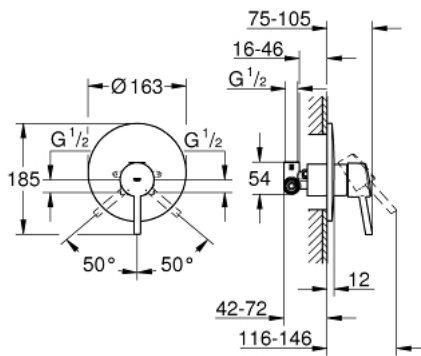

## 32 213 001 **CONCETTO SINGLE-LEVER SHOWER MIXER**

### PRODUCT DESCRIPTION

- Colour: chrome
- wall installation
- GROHE SilkMove 46 mm ceramic cartridge
- GROHE LongLife finish
- consists of:
  - final installation set
  - rough-in set for wall mounted bath mixer
  - adjustable flow rate limiter
  - adjustable minimum flow rate approx. 2.5 l/min
  - metal lever
  - escutcheon- and shaft-sealing
  - metal escutcheon
  - screwed
- optional temperature limiter
- minimum pressure 1,0 bar

### **SPARE PARTS**, December 2015 – now

- 1: Lever (Spare part-nr. 46723000)
- 2: Escutcheon (Spare part-nr. 46904000)
- 3: Shield (Spare part-nr. 06874000)
- 4: Cartridge (Spare part-nr. 46048000)
- 5: Temperature limiter (Spare part-nr. 46375000)\*
- 6: Extension set (Spare part-nr. 46191000)\*
- 7: Extension set (Spare part-nr. 46343000)\*