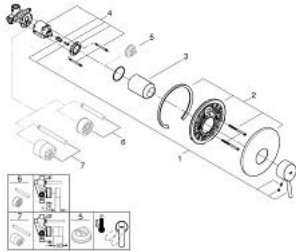

## 32 213 001 **CONCETTO SINGLE-LEVER SHOWER MIXER**

### PRODUCT DESCRIPTION

- Colour: chrome
- wall installation
- GROHE SilkMove 46 mm ceramic cartridge
- GROHE LongLife finish
- consists of:
  - final installation set
  - rough-in set for wall mounted bath mixer
  - adjustable flow rate limiter
  - adjustable minimum flow rate approx. 2.5 l/min
  - metal lever
  - escutcheon- and shaft-sealing
  - metal escutcheon
  - screwed
- optional temperature limiter
- minimum pressure 1,0 bar

### **SPARE PARTS**, December 2015 – now

- 1: Lever (Spare part-nr. 46723000)
- 2: Escutcheon (Spare part-nr. 46904000)
- 3: Shield (Spare part-nr. 06874000)
- 4: Cartridge (Spare part-nr. 46048000)
- 5: Temperature limiter (Spare part-nr. 46375000)\*
- 6: Extension set (Spare part-nr. 46191000)\*
- 7: Extension set (Spare part-nr. 46343000)\*