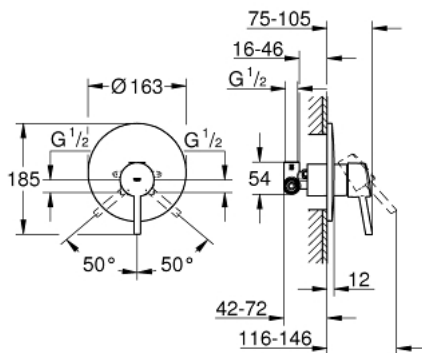

32 213 001 **CONCETTO SINGLE-LEVER SHOWER MIXER 1/2"**

PRODUCT DESCRIPTION

- Colour: chrome
- wall installation
- GROHE SilkMove 46 mm ceramic cartridge
- GROHE LongLife finish
- consisting of:
- set for final installation
- rough-in set for wall mounted bath mixer
- adjustable flow rate limiter
- adjustable minimum flow rate approx. 2.5 l/min
- metal lever
- escutcheon and shaft sealing
- metal escutcheon
- screwed
- optional temperature limiter
- min. recommended pressure 1.0 bar

32 213 001 **CONCETTO SINGLE-LEVER SHOWER MIXER 1/2"**

SPARE PARTS, 12月 2015 – now

- 1: Lever (Spare part-nr. 46723000)
- 2: Escutcheon (Spare part-nr. 46904000)
- 3: Cap (Spare part-nr. 06874000)
- 4: Cartridge (Spare part-nr. 46048000)
- 5: Temperature limiter (Spare part-nr. 46375000)*
- 6: Extension set (Spare part-nr. 46191000)*
- 7: Extension set (Spare part-nr. 46343000)*