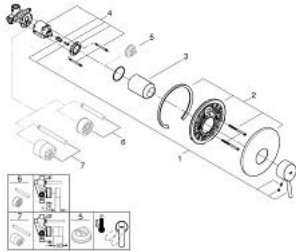

32 213 001 **CONCETTO SINGLE-LEVER SHOWER MIXER 1/2"**

PRODUCT DESCRIPTION

- Colour: chrome
- wall installation
- GROHE SilkMove 46 mm ceramic cartridge
- GROHE LongLife finish
- consisting of:
- set for final installation
- rough-in set for wall mounted bath mixer
- adjustable flow rate limiter
- adjustable minimum flow rate approx. 2.5 l/min
- metal lever
- escutcheon and shaft sealing
- metal escutcheon
- screwed
- optional temperature limiter
- min. recommended pressure 1.0 bar

32 213 001 **CONCETTO SINGLE-LEVER SHOWER MIXER 1/2"**

SPARE PARTS, 12月 2015 – now

- 1: Lever (Spare part-nr. 46723000)
- 2: Escutcheon (Spare part-nr. 46904000)
- 3: Cap (Spare part-nr. 06874000)
- 4: Cartridge (Spare part-nr. 46048000)
- 5: Temperature limiter (Spare part-nr. 46375000)*
- 6: Extension set (Spare part-nr. 46191000)*
- 7: Extension set (Spare part-nr. 46343000)*