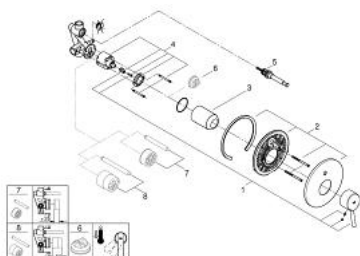

32 214 001 **CONCETTO SINGLE-LEVER BATH/SHOWER MIXER**

PRODUCT DESCRIPTION

- Colour: chrome
- wall installation
- GROHE SilkMove 46 mm ceramic cartridge
- GROHE LongLife finish
- consists of:
 - final installation set
 - rough-in set (33 963 001)
 - adjustable flow rate limiter
 - adjustable minimum flow rate approx. 2.5 l/min
 - metal lever
 - escutcheon- and shaft-sealing
 - metal escutcheon
 - screwed
 - optional temperature limiter
 - minimum pressure 1,0 bar

32 214 001 **CONCETTO SINGLE-LEVER BATH/SHOWER MIXER**

SPARE PARTS, December 2015 – now

- 1: Lever (Spare part-nr. 46723000)
- 2: Escutcheon (Spare part-nr. 46905000)
- 3: Shield (Spare part-nr. 06874000)
- 4: Cartridge (Spare part-nr. 46048000)
- 5: Diverter (Spare part-nr. 46737000)
- 6: Temperature limiter (Spare part-nr. 46375000)*
- 7: Extension set (Spare part-nr. 46191000)*
- 8: Extension set (Spare part-nr. 46343000)*