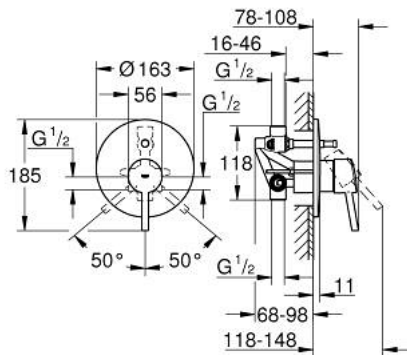

32 214 001 **CONCETTO SINGLE-LEVER BATH/SHOWER MIXER**

PRODUCT DESCRIPTION

- Colour: chrome
- wall installation
- GROHE SilkMove 46 mm ceramic cartridge
- GROHE LongLife finish
- consists of:
 - final installation set
 - rough-in set (33 963 001)
 - adjustable flow rate limiter
 - adjustable minimum flow rate approx. 2.5 l/min
 - metal lever
 - escutcheon- and shaft-sealing
 - metal escutcheon
 - screwed
 - optional temperature limiter
 - minimum pressure 1,0 bar

32 214 001 **CONCETTO SINGLE-LEVER BATH/SHOWER MIXER**

SPARE PARTS, December 2015 – now

- 1: Lever (Spare part-nr. 46723000)
- 2: Escutcheon (Spare part-nr. 46905000)
- 3: Shield (Spare part-nr. 06874000)
- 4: Cartridge (Spare part-nr. 46048000)
- 5: Diverter (Spare part-nr. 46737000)
- 6: Temperature limiter (Spare part-nr. 46375000)*
- 7: Extension set (Spare part-nr. 46191000)*
- 8: Extension set (Spare part-nr. 46343000)*