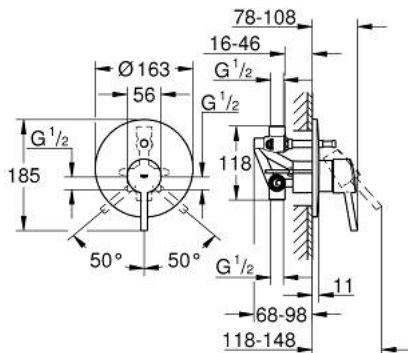

## 32 214 001 **CONCETTO SINGLE-LEVER BATH MIXER 1/2"**

### PRODUCT DESCRIPTION

- Colour: chrome
- wall installation
- GROHE SilkMove 46 mm ceramic cartridge
- GROHE LongLife finish
- consisting of:
  - set for final installation
  - rough-in set (33 963 001)
  - adjustable flow rate limiter
  - adjustable minimum flow rate approx. 2.5 l/min
- metal lever
- escutcheon and shaft sealing
- metal escutcheon
- screwed
- optional temperature limiter
- min. recommended pressure 1.0 bar