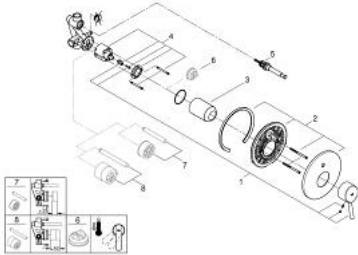

## 32 214 001 **CONCETTO SINGLE-LEVER BATH MIXER 1/2"**

### PRODUCT DESCRIPTION

- Colour: chrome
- wall installation
- GROHE SilkMove 46 mm ceramic cartridge
- GROHE LongLife finish
- consisting of:
  - set for final installation
  - rough-in set (33 963 001)
  - adjustable flow rate limiter
  - adjustable minimum flow rate approx. 2.5 l/min
- metal lever
- escutcheon and shaft sealing
- metal escutcheon
- screwed
- optional temperature limiter
- min. recommended pressure 1.0 bar