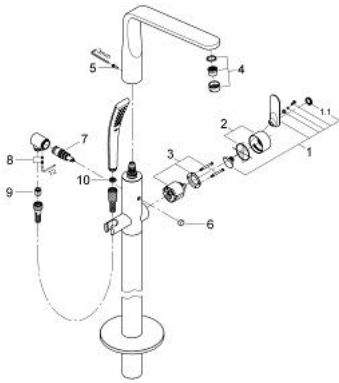

32 222 000 VERIS SINGLE-LEVER BATH MIXER 1/2" FLOOR MOUNTED

PRODUCT DESCRIPTION

- Colour: chrome
- final installation set for
- 45 991 000
- without floor installation plate
- GROHE SilkMove 46 mm ceramic cartridge
- GROHE LongLife finish
- swivel spout with mousseur and stop limiter
- automatic diverter: bath/shower
- integrated non-return valve in shower outlet 1/2"
- with shower holder
- hand shower 27 184 000
- shower hose 1500 mm
- Protected against backflow

32 222 000 VERIS SINGLE-LEVER BATH MIXER 1/2" FLOOR MOUNTED

SPARE PARTS, June 2010 – now

- 1: Lever (Spare part-nr. 46667000)
- 1.1: Cap (Spare part-nr. 46672000)
- 2: Shield (Spare part-nr. 46669000)
- 3: Cartridge (Spare part-nr. 46048000)
- 4: Sistras (Spare part-nr. 13907000)
- 5: Set of screws (Spare part-nr. 46670000)
- 6: Diverter knob (Spare part-nr. 64989000)
- 7: Diverter (Spare part-nr. 65655000)
- 8: Thread pin (Spare part-nr. 46639000)
- 9: Non-return valve (Spare part-nr. 08565000)
- 10: Dirt strainer (Spare part-nr. 0700200M)