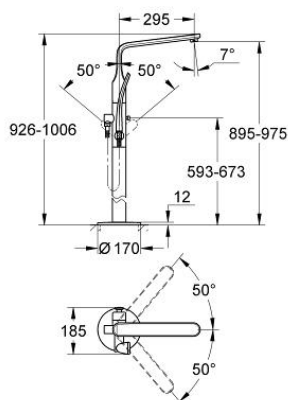

32 222 000 VERIS SINGLE-LEVER BATH MIXER 1/2" FLOOR MOUNTED

PRODUCT DESCRIPTION

- Colour: chrome
- final installation set for
- 45 991 000
- without floor installation plate
- GROHE SilkMove 46 mm ceramic cartridge
- GROHE LongLife finish
- swivel spout with mousseur and stop limiter
- automatic diverter: bath/shower
- integrated non-return valve in shower outlet 1/2"
- with shower holder
- hand shower 27 184 000
- shower hose 1500 mm
- Protected against backflow

32 222 000 VERIS SINGLE-LEVER BATH MIXER 1/2" FLOOR MOUNTED

SPARE PARTS, June 2010 – now

- 1: Lever (Spare part-nr. 46667000)
- 1.1: Cap (Spare part-nr. 46672000)
- 2: Shield (Spare part-nr. 46669000)
- 3: Cartridge (Spare part-nr. 46048000)
- 4: Sistras (Spare part-nr. 13907000)
- 5: Set of screws (Spare part-nr. 46670000)
- 6: Diverter knob (Spare part-nr. 64989000)
- 7: Diverter (Spare part-nr. 65655000)
- 8: Thread pin (Spare part-nr. 46639000)
- 9: Non-return valve (Spare part-nr. 08565000)
- 10: Dirt strainer (Spare part-nr. 0700200M)