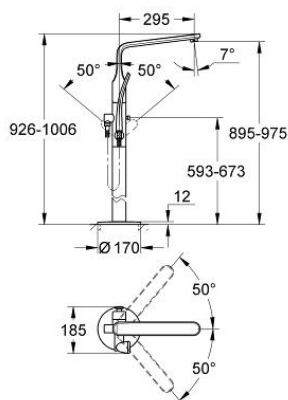

32 222 000 VERIS SINGLE-LEVER BATH MIXER 1/2" FLOOR MOUNTED

PRODUCT DESCRIPTION

- Colour: chrome
- set for final installation for
- 45 991
- without rough-in set (sold separately)
- GROHE SilkMove 46 mm ceramic cartridge
- GROHE LongLife finish
- swivel spout with mousseur and stop limiter
- automatic diverter: bath/shower
- integrated non-return valve in the shower outlet 1/2"
- with shower holder
- Veris Stick hand shower 27 184
- shower hose 1500 mm
- protected against backflow

32 222 000 VERIS SINGLE-LEVER BATH MIXER 1/2" FLOOR MOUNTED

SPARE PARTS, 6月 2010 – now

- 1: Lever (Spare part-nr. 46667000)
- 1.1: Cover cap (Spare part-nr. 46672000)
- 2: Cap (Spare part-nr. 46669000)
- 3: Cartridge (Spare part-nr. 46048000)
- 4: Sistra (Spare part-nr. 13907000)
- 5: Set of screws (Spare part-nr. 46670000)
- 6: Diverter knob (Spare part-nr. 64989000)
- 7: Diverter (Spare part-nr. 65655000)
- 8: Thread pin (Spare part-nr. 46639000)
- 9: Non-return valve (Spare part-nr. 08565000)
- 10: Dirt strainer (Spare part-nr. 0700200M)