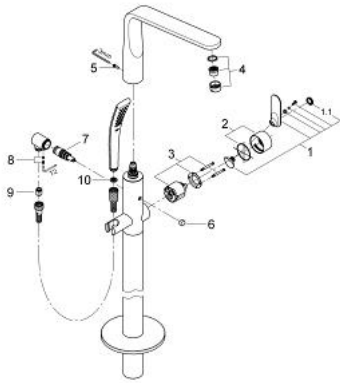

32 222 000 VERIS SINGLE-LEVER BATH MIXER 1/2" FLOOR MOUNTED

PRODUCT DESCRIPTION

- Colour: chrome
- set for final installation for
- 45 991
- without rough-in set (sold separately)
- GROHE SilkMove 46 mm ceramic cartridge
- GROHE LongLife finish
- swivel spout with mousseur and stop limiter
- automatic diverter: bath/shower
- integrated non-return valve in the shower outlet 1/2"
- with shower holder
- Veris Stick hand shower 27 184
- shower hose 1500 mm
- protected against backflow

32 222 000 VERIS SINGLE-LEVER BATH MIXER 1/2" FLOOR MOUNTED

SPARE PARTS, 6月 2010 – now

- 1: Lever (Spare part-nr. 46667000)
- 1.1: Cover cap (Spare part-nr. 46672000)
- 2: Cap (Spare part-nr. 46669000)
- 3: Cartridge (Spare part-nr. 46048000)
- 4: Sistra (Spare part-nr. 13907000)
- 5: Set of screws (Spare part-nr. 46670000)
- 6: Diverter knob (Spare part-nr. 64989000)
- 7: Diverter (Spare part-nr. 65655000)
- 8: Thread pin (Spare part-nr. 46639000)
- 9: Non-return valve (Spare part-nr. 08565000)
- 10: Dirt strainer (Spare part-nr. 0700200M)