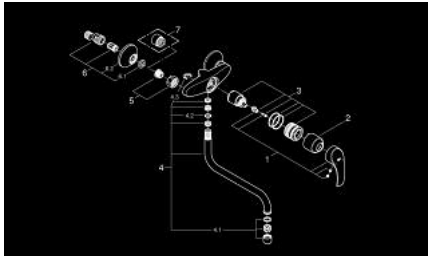

32 224 002 EUROSMART SINGLE-LEVER SINK MIXER 1/2"

PRODUCT DESCRIPTION

- Colour: chrome
- wall mounted
- GROHE LongLife finish
- GROHE SilkMove 35 mm ceramic cartridge
- mousseur
- adjustable flow rate limiter
- swivel tubular spout, swivel area 360°
- projection 277 mm
- integrated temperature limiter
- S-unions

32 224 002 EUROSMART SINGLE-LEVER SINK MIXER 1/2"

SPARE PARTS, April 2013 – now

- 1: Lever (Spare part-nr. 46898000)
- 2: Shield (Spare part-nr. 46899000)
- 3: Cartridge (Spare part-nr. 46374000)
- 4: S-spout (Spare part-nr. 13369000)
- 4.1: Mousseur (Spare part-nr. 06574000)
- 4.2: Sealing washer (Spare part-nr. 0128500M)
- 4.3: Safety ring (Spare part-nr. 0485300M)
- 5: Screw joint (Spare part-nr. 45044000)
- 6: S-union (Spare part-nr. 12075000)
- 6.1: Ball seal dia. 9x6.8 mm (Spare part-nr. 0138600M)
- 6.2: Escutcheon (Spare part-nr. 0221000M)
- 7: Extension 3/4", 20 mm (Spare part-nr. 0713000M)*