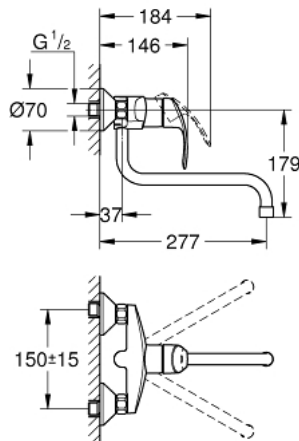

32 224 002 EUROSMART SINGLE-LEVER SINK MIXER 1/2"

PRODUCT DESCRIPTION

- Colour: chrome
- wall mounted
- GROHE LongLife finish
- GROHE SilkMove 35 mm ceramic cartridge
- mousseur
- adjustable flow rate limiter
- swivel tubular spout, swivel area 360°
- projection 277 mm
- integrated temperature limiter
- S-unions

32 224 002 EUROSMART SINGLE-LEVER SINK MIXER 1/2"

SPARE PARTS, April 2013 – now

- 1: Lever (Spare part-nr. 46898000)
- 2: Shield (Spare part-nr. 46899000)
- 3: Cartridge (Spare part-nr. 46374000)
- 4: S-spout (Spare part-nr. 13369000)
- 4.1: Mousseur (Spare part-nr. 06574000)
- 4.2: Sealing washer (Spare part-nr. 0128500M)
- 4.3: Safety ring (Spare part-nr. 0485300M)
- 5: Screw joint (Spare part-nr. 45044000)
- 6: S-union (Spare part-nr. 12075000)
- 6.1: Ball seal dia. 9x6.8 mm (Spare part-nr. 0138600M)
- 6.2: Escutcheon (Spare part-nr. 0221000M)
- 7: Extension 3/4", 20 mm (Spare part-nr. 0713000M)*