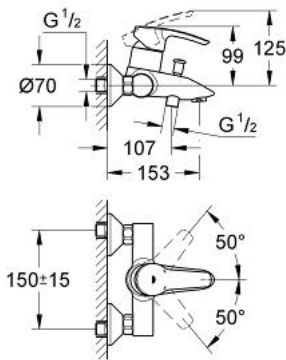

32 228 001 EUROSTYLE SINGLE-LEVER BATH/SOWER MIXER

PRODUCT DESCRIPTION

- Colour: chrome
- wall mounted
- metal lever
- GROHE SilkMove 46 mm ceramic cartridge
- Eco-Override-Stop lever resistance for saving water
- GROHE LongLife finish
- adjustable flow rate limiter
- adjustable minimum flow rate approx. 2.5 l/min
- automatic diverter: bath/shower
- mousseur
- integrated non-return valve in shower outlet 1/2"
- S-unions
- metal wall escutcheons
- Protected against backflow
- optional temperature limiter

32 228 001 EUROSTYLE SINGLE-LEVER BATH/SHOWER MIXER

SPARE PARTS, June 2008 – now

- 1: Lever (Spare part-nr. 46577000)
- 2: Shield (Spare part-nr. 46578000)
- 3: Cartridge (Spare part-nr. 46588000)
- 4: Diverter knob (Spare part-nr. 65648000)
- 5: Diverter (Spare part-nr. 65655000)
- 6: Non-return valve (Spare part-nr. 08565000)
- 7: Mousseur (Spare part-nr. 13952000)
- 8: Screw joint (Spare part-nr. 45044000)
- 9: S-union (Spare part-nr. 12075000)
- 9.1: Ball seal dia. 9x6.8 mm (Spare part-nr. 0138600M)
- 9.2: Escutcheon (Spare part-nr. 0221000M)
- 10: Temperature limiter (Spare part-nr. 08791000)*
- 11: Extension 3/4", 20 mm (Spare part-nr. 0713000M)*