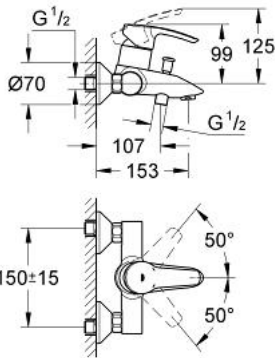

## 32 228 001 EUROSTYLE SINGLE-LEVER BATH MIXER 1/2"

### PRODUCT DESCRIPTION

- Colour: chrome
- wall mounted
- metal lever
- GROHE SilkMove 46 mm ceramic cartridge
- Eco-Override-Stop lever resistance for saving water
- GROHE LongLife finish
- adjustable flow rate limiter
- adjustable minimum flow rate approx. 2.5 l/min
- automatic diverter: bath/shower
- mousseur
- integrated non-return valve in the shower outlet 1/2"
- S-unions
- metal wall escutcheons
- protected against backflow
- optional temperature limiter

6: Non-return valve (Spare part-nr. 08565000)

7: Mousseur (Spare part-nr. 13952000)

8: Screw connection 1/2" (Spare part-nr. 45044000)

9: S-union (Spare part-nr. 12075000)

9.1: Seal (Spare part-nr. 0138600M)