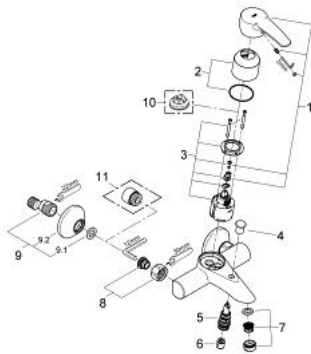

32 228 001 EUROSTYLE SINGLE-LEVER BATH MIXER 1/2"

SPARE PARTS, 6月 2008 – now

1: Lever (Spare part-nr. 46577000)

2: Cap (Spare part-nr. 46578000)

3: Cartridge (Spare part-nr. 46588000)

4: Diverter knob (Spare part-nr. 65648000)

5: Diverter (Spare part-nr. 65655000)

6: Non-return valve (Spare part-nr. 08565000)

7: Mousseur (Spare part-nr. 13952000)

8: Screw connection 1/2" (Spare part-nr. 45044000)

9: S-union (Spare part-nr. 12075000)

9.1: Seal (Spare part-nr. 0138600M)

9.2: Escutcheon (Spare part-nr. 0221000M)

10: Temperature limiter (Spare part-nr. 08791000)*

11: Extension 3/4", 20 mm (Spare part-nr. 0713000M)*

* Optional accessories