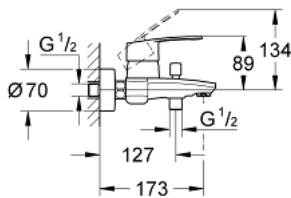

## 32 228 002 EUROSTYLE COSMOPOLITAN SINGLE-LEVER BATH/SHOWER MIXER

### PRODUCT DESCRIPTION

- Colour: chrome
- wall mounted
- metal lever
- GROHE SilkMove 46 mm ceramic cartridge
- GROHE LongLife finish
- adjustable flow rate limiter
- adjustable minimum flow rate approx. 2.5 l/min
- automatic diverter: bath/shower
- mousseur
- integrated non-return valve in shower outlet 1/2"
- S-unions
- Protected against backflow
- optional temperature limiter ref. no. 08 791
- noise classification 1 in accordance with DIN4109

### SPARE PARTS, March 2010 – now

- 1: Lever (Spare part-nr. 46752000)
- 2: Shield (Spare part-nr. 46427000)
- 3: Cartridge (Spare part-nr. 46588000)
- 4: Diverter knob (Spare part-nr. 48022000)
- 5: Diverter (Spare part-nr. 65655000)
- 6: Non-return valve (Spare part-nr. 08565000)
- 7: Mousseur (Spare part-nr. 13952000)
- 8: Screw joint (Spare part-nr. 45044000)
- 9: S-union (Spare part-nr. 12662000)
- 10: Temperature limiter (Spare part-nr. 08791000)\*
- 11: Extension 3/4", 20 mm (Spare part-nr. 0713000M)\*
- 12: Special spanner (Spare part-nr. 19377000)\*