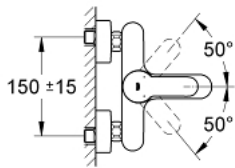

## 32 228 002 EUROSTYLE COSMOPOLITAN SINGLE-LEVER BATH/SHOWER MIXER

### PRODUCT DESCRIPTION

- Colour: chrome
- wall mounted
- metal lever
- GROHE SilkMove 46 mm ceramic cartridge
- GROHE LongLife finish
- adjustable flow rate limiter
- adjustable minimum flow rate approx. 2.5 l/min
- automatic diverter: bath/shower
- mousseur
- integrated non-return valve in shower outlet 1/2"
- S-unions
- Protected against backflow
- optional temperature limiter ref. no. 08 791
- noise classification 1 in accordance with DIN4109

### SPARE PARTS, March 2010 – now

- 1: Lever (Spare part-nr. 46752000)
- 2: Shield (Spare part-nr. 46427000)
- 3: Cartridge (Spare part-nr. 46588000)
- 4: Diverter knob (Spare part-nr. 48022000)
- 5: Diverter (Spare part-nr. 65655000)
- 6: Non-return valve (Spare part-nr. 08565000)
- 7: Mousseur (Spare part-nr. 13952000)
- 8: Screw joint (Spare part-nr. 45044000)
- 9: S-union (Spare part-nr. 12662000)
- 10: Temperature limiter (Spare part-nr. 08791000)\*
- 11: Extension 3/4", 20 mm (Spare part-nr. 0713000M)\*
- 12: Special spanner (Spare part-nr. 19377000)\*