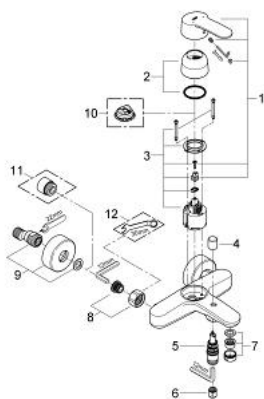

## 32 228 002 EUROSTYLE COSMOPOLITAN SINGLE-LEVER BATH/SHOWER MIXER

### PRODUCT DESCRIPTION

- Colour: chrome
- wall mounted
- metal lever
- GROHE SilkMove 46 mm ceramic cartridge
- GROHE LongLife finish
- adjustable flow rate limiter
- adjustable minimum flow rate approx. 2.5 l/min
- automatic diverter: bath/shower
- mousseur
- integrated non-return valve in shower outlet 1/2"
- S-unions
- Protected against backflow
- optional temperature limiter ref. no. 08 791
- noise classification 1 in accordance with DIN4109

### SPARE PARTS, March 2010 – now

- 1: Lever (Spare part-nr. 46752000)
- 2: Shield (Spare part-nr. 46427000)
- 3: Cartridge (Spare part-nr. 46588000)
- 4: Diverter knob (Spare part-nr. 48022000)
- 5: Diverter (Spare part-nr. 65655000)
- 6: Non-return valve (Spare part-nr. 08565000)
- 7: Mousseur (Spare part-nr. 13952000)
- 8: Screw joint (Spare part-nr. 45044000)
- 9: S-union (Spare part-nr. 12662000)
- 10: Temperature limiter (Spare part-nr. 08791000)\*
- 11: Extension 3/4", 20 mm (Spare part-nr. 0713000M)\*
- 12: Special spanner (Spare part-nr. 19377000)\*