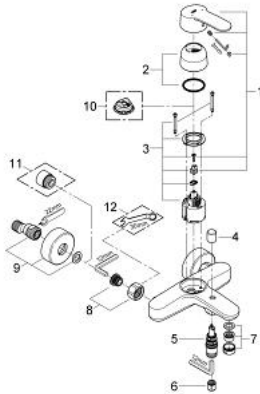

32 228 002 EUROSTYLE COSMOPOLITAN SINGLE-LEVER BATH MIXER 1/2"

PRODUCT DESCRIPTION

- Colour: chrome
- wall mounted
- metal lever
- GROHE SilkMove 46 mm ceramic cartridge
- GROHE LongLife finish
- adjustable flow rate limiter
- adjustable minimum flow rate approx. 2.5 l/min
- automatic diverter: bath/shower
- mousseur
- integrated non-return valve in the shower outlet 1/2"
- S-unions
- protected against backflow
- optional temperature limiter ref. no. 08 791
- noise classification I in accordance with DIN 4109

32 228 002 EUROSTYLE COSMOPOLITAN SINGLE-LEVER BATH MIXER 1/2"

SPARE PARTS, 3月 2010 – now

1: Lever (Spare part-nr. 46752000)

2: Cap (Spare part-nr. 46427000)

3: Cartridge (Spare part-nr. 46588000)

4: Diverter knob (Spare part-nr. 48022000)

5: Diverter (Spare part-nr. 65655000)

6: Non-return valve (Spare part-nr. 08565000)

7: Mousseur (Spare part-nr. 13952000)

8: Screw connection 1/2" (Spare part-nr. 45044000)

9: S-union (Spare part-nr. 12662000)

10: Temperature limiter (Spare part-nr. 08791000)*

11: Extension 3/4", 20 mm (Spare part-nr. 0713000M)*

12: Special spanner (Spare part-nr. 19377000)*

* Optional accessories