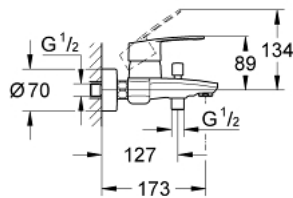

32 228 002 EUROSTYLE COSMOPOLITAN SINGLE-LEVER BATH MIXER 1/2"

PRODUCT DESCRIPTION

- Colour: chrome
- wall mounted
- metal lever
- GROHE SilkMove 46 mm ceramic cartridge
- GROHE LongLife finish
- adjustable flow rate limiter
- adjustable minimum flow rate approx. 2.5 l/min
- automatic diverter: bath/shower
- mousseur
- integrated non-return valve in the shower outlet 1/2"
- S-unions
- protected against backflow
- optional temperature limiter ref. no. 08 791
- noise classification I in accordance with DIN 4109

32 228 002 EUROSTYLE COSMOPOLITAN SINGLE-LEVER BATH MIXER 1/2"

SPARE PARTS, 3月 2010 – now

1: Lever (Spare part-nr. 46752000)

2: Cap (Spare part-nr. 46427000)

3: Cartridge (Spare part-nr. 46588000)

4: Diverter knob (Spare part-nr. 48022000)

5: Diverter (Spare part-nr. 65655000)

6: Non-return valve (Spare part-nr. 08565000)

7: Mousseur (Spare part-nr. 13952000)

8: Screw connection 1/2" (Spare part-nr. 45044000)

9: S-union (Spare part-nr. 12662000)