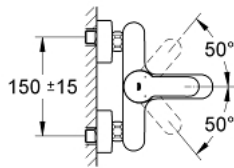

32 228 002 EUROSTYLE COSMOPOLITAN SINGLE-LEVER BATH MIXER 1/2"

PRODUCT DESCRIPTION

- Colour: chrome
- wall mounted
- metal lever
- GROHE SilkMove 46 mm ceramic cartridge
- GROHE LongLife finish
- adjustable flow rate limiter
- adjustable minimum flow rate approx. 2.5 l/min
- automatic diverter: bath/shower
- mousseur
- integrated non-return valve in the shower outlet 1/2"
- S-unions
- protected against backflow
- optional temperature limiter ref. no. 08 791
- noise classification I in accordance with DIN 4109

32 228 002 EUROSTYLE COSMOPOLITAN SINGLE-LEVER BATH MIXER 1/2"

SPARE PARTS, 3月 2010 – now

1: Lever (Spare part-nr. 46752000)

2: Cap (Spare part-nr. 46427000)

3: Cartridge (Spare part-nr. 46588000)

4: Diverter knob (Spare part-nr. 48022000)

5: Diverter (Spare part-nr. 65655000)

6: Non-return valve (Spare part-nr. 08565000)

7: Mousseur (Spare part-nr. 13952000)

8: Screw connection 1/2" (Spare part-nr. 45044000)

9: S-union (Spare part-nr. 12662000)