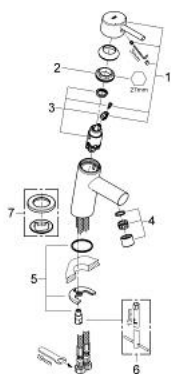

## 32 240 001 **CONCETTO SINGLE-LEVER BASIN MIXER** **S-SIZE**

### PRODUCT DESCRIPTION

- Colour: chrome
- single hole installation
- metal lever
- GROHE SilkMove 28 mm ceramic cartridge
- GROHE LongLife finish
- smooth body
- flexible connection hoses
- GROHE FastFixation installation system with centering support
- with temperature limiter
- noise classification 1 in accordance with DIN4109
- spout with mousseur

### **SPARE PARTS**, April 2010 – now

- 1: Lever (Spare part-nr. 46753000)
- 2: Fitting ring (Spare part-nr. 46715000)
- 3: Cartridge (Spare part-nr. 46580000)
- 4: Mousseur (Spare part-nr. 06574000)
- 5: Shank mounting kit (Spare part-nr. 46249000)
- 6: Mounting wrench (Spare part-nr. 19017000)\*
- 7: Base plate (Spare part-nr. 48165000)\*