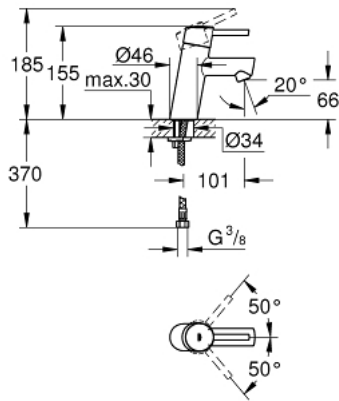

## 32 240 001 **CONCETTO SINGLE-LEVER BASIN MIXER** **S-SIZE**

### PRODUCT DESCRIPTION

- Colour: chrome
- single hole installation
- metal lever
- GROHE SilkMove 28 mm ceramic cartridge
- GROHE LongLife finish
- smooth body
- flexible connection hoses
- GROHE FastFixation installation system with centering support
- with temperature limiter
- noise classification 1 in accordance with DIN4109
- spout with mousseur

### **SPARE PARTS**, April 2010 – now

- 1: Lever (Spare part-nr. 46753000)
- 2: Fitting ring (Spare part-nr. 46715000)
- 3: Cartridge (Spare part-nr. 46580000)
- 4: Mousseur (Spare part-nr. 06574000)
- 5: Shank mounting kit (Spare part-nr. 46249000)
- 6: Mounting wrench (Spare part-nr. 19017000)\*
- 7: Base plate (Spare part-nr. 48165000)\*