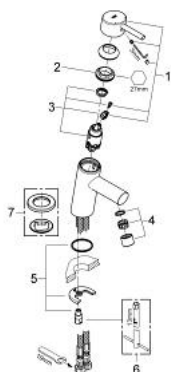

32 240 001 **CONCETTO SINGLE-LEVER BASIN MIXER 1/2"** **S-SIZE**

PRODUCT DESCRIPTION

- Colour: chrome
- single hole installation
- metal lever
- GROHE SilkMove 28 mm ceramic cartridge
- GROHE LongLife finish
- smooth body
- flexible connection hoses
- GROHE FastFixation installation system with centering support
- with temperature limiter
- noise classification I in accordance with DIN 4109
- spout with mousseur

32 240 001 **CONCETTO SINGLE-LEVER BASIN MIXER 1/2"** **S-SIZE**

SPARE PARTS, 4月 2010 – now

- 1: Lever (Spare part-nr. 46753000)
 - 2: Fitting ring (Spare part-nr. 46715000)
 - 3: Cartridge (Spare part-nr. 46580000)
 - 4: Mousseur (Spare part-nr. 06574000)
 - 5: Shank mounting kit (Spare part-nr. 46249000)
 - 6: Mounting wrench (Spare part-nr. 19017000)*
 - 7: Base plate (Spare part-nr. 48165000)*
- * Optional accessories