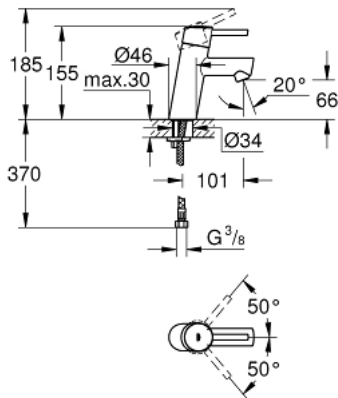

32 240 001 **CONCETTO SINGLE-LEVER BASIN MIXER 1/2"** **S-SIZE**

PRODUCT DESCRIPTION

- Colour: chrome
- single hole installation
- metal lever
- GROHE SilkMove 28 mm ceramic cartridge
- GROHE LongLife finish
- smooth body
- flexible connection hoses
- GROHE FastFixation installation system with centering support
- with temperature limiter
- noise classification I in accordance with DIN 4109
- spout with mousseur

32 240 001 **CONCETTO SINGLE-LEVER BASIN MIXER 1/2"** **S-SIZE**

SPARE PARTS, 4月 2010 – now

- 1: Lever (Spare part-nr. 46753000)
 - 2: Fitting ring (Spare part-nr. 46715000)
 - 3: Cartridge (Spare part-nr. 46580000)
 - 4: Mousseur (Spare part-nr. 06574000)
 - 5: Shank mounting kit (Spare part-nr. 46249000)
 - 6: Mounting wrench (Spare part-nr. 19017000)*
 - 7: Base plate (Spare part-nr. 48165000)*
- * Optional accessories