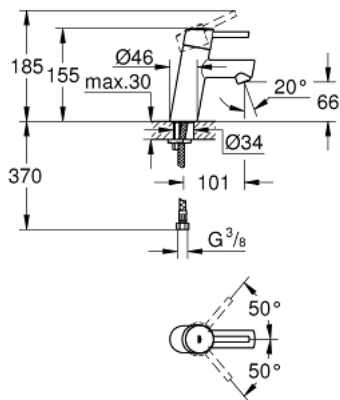

32 240 10E **CONCETTO SINGLE-LEVER BASIN MIXER** **S-SIZE**

PRODUCT DESCRIPTION

- Colour: chrome
- single hole installation
- metal lever
- GROHE SilkMove 28 mm ceramic cartridge
- adjustable flow rate limiter
- with temperature limiter
- GROHE LongLife finish
- GROHE EcoJoy - less water, perfect flow
- maximum flow rate (at 3 bar): 5 l/min
- SpeedClean Mousseur
- GROHE FastFixation installation system with centering support
- smooth body
- flexible connection hoses
- minimum pressure 1,0 bar
- noise classification 1 in accordance with DIN4109

32 240 10E **CONCETTO SINGLE-LEVER BASIN MIXER** **S-SIZE**

SPARE PARTS, November 2010 – now

- 1: Lever (Spare part-nr. 46753000)
- 2: Fitting ring (Spare part-nr. 46715000)
- 3: Cartridge (Spare part-nr. 46580000)
- 4: Mousseur (Spare part-nr. 13935000)
- 5: Shank mounting kit (Spare part-nr. 46249000)
- 7: Mounting wrench (Spare part-nr. 19017000)*
- 7: Base plate (Spare part-nr. 48165000)*