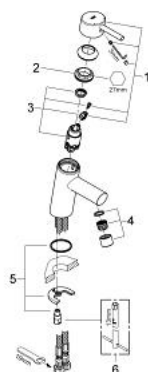

32 240 10E **CONCETTO SINGLE-LEVER BASIN MIXER** **S-SIZE**

PRODUCT DESCRIPTION

- Colour: chrome
- single hole installation
- metal lever
- GROHE SilkMove 28 mm ceramic cartridge
- adjustable flow rate limiter
- with temperature limiter
- GROHE LongLife finish
- GROHE EcoJoy - less water, perfect flow
- maximum flow rate (at 3 bar): 5 l/min
- SpeedClean Mousseur
- GROHE FastFixation installation system with centering support
- smooth body
- flexible connection hoses
- minimum pressure 1,0 bar
- noise classification 1 in accordance with DIN4109

32 240 10E **CONCETTO SINGLE-LEVER BASIN MIXER** **S-SIZE**

SPARE PARTS, November 2010 – now

- 1: Lever (Spare part-nr. 46753000)
- 2: Fitting ring (Spare part-nr. 46715000)
- 3: Cartridge (Spare part-nr. 46580000)
- 4: Mousseur (Spare part-nr. 13935000)
- 5: Shank mounting kit (Spare part-nr. 46249000)
- 7: Mounting wrench (Spare part-nr. 19017000)*
- 7: Base plate (Spare part-nr. 48165000)*