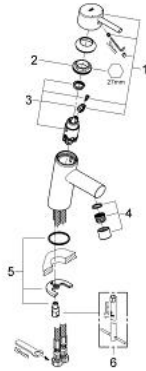

32 240 10E **CONCETTO SINGLE-LEVER BASIN MIXER 1/2"** **S-SIZE**

PRODUCT DESCRIPTION

- Colour: chrome
- single hole installation
- metal lever
- GROHE SilkMove 28 mm ceramic cartridge
- adjustable flow rate limiter
- with temperature limiter
- GROHE LongLife finish
- GROHE EcoJoy - Less water, perfect flow
- maximum flow rate (at 3 bar): 5 l/min
- SpeedClean mousseur
- GROHE FastFixation installation system with centering support
- smooth body
- flexible connection hoses
- min. recommended pressure 1.0 bar
- noise classification I in accordance with DIN 4109

32 240 10E **CONCETTO SINGLE-LEVER BASIN MIXER 1/2"** **S-SIZE**

SPARE PARTS, 11月 2010 – now

- 1: Lever (Spare part-nr. 46753000)
 - 2: Fitting ring (Spare part-nr. 46715000)
 - 3: Cartridge (Spare part-nr. 46580000)
 - 4: Mousseur (Spare part-nr. 13935000)
 - 5: Shank mounting kit (Spare part-nr. 46249000)
 - 7: Mounting wrench (Spare part-nr. 19017000)*
 - 7: Base plate (Spare part-nr. 48165000)*
- * Optional accessories