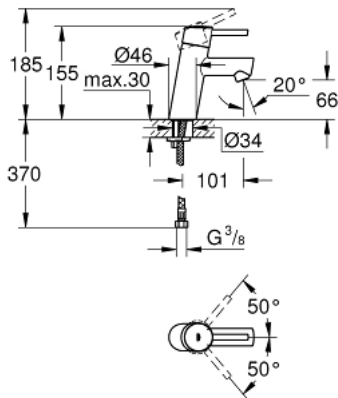

32 240 10E **CONCETTO SINGLE-LEVER BASIN MIXER 1/2"** **S-SIZE**

PRODUCT DESCRIPTION

- Colour: chrome
- single hole installation
- metal lever
- GROHE SilkMove 28 mm ceramic cartridge
- adjustable flow rate limiter
- with temperature limiter
- GROHE LongLife finish
- GROHE EcoJoy - Less water, perfect flow
- maximum flow rate (at 3 bar): 5 l/min
- SpeedClean mousseur
- GROHE FastFixation installation system with centering support
- smooth body
- flexible connection hoses
- min. recommended pressure 1.0 bar
- noise classification I in accordance with DIN 4109

32 240 10E **CONCETTO SINGLE-LEVER BASIN MIXER 1/2"** **S-SIZE**

SPARE PARTS, 11月 2010 – now

- 1: Lever (Spare part-nr. 46753000)
 - 2: Fitting ring (Spare part-nr. 46715000)
 - 3: Cartridge (Spare part-nr. 46580000)
 - 4: Mousseur (Spare part-nr. 13935000)
 - 5: Shank mounting kit (Spare part-nr. 46249000)
 - 7: Mounting wrench (Spare part-nr. 19017000)*
 - 7: Base plate (Spare part-nr. 48165000)*
- * Optional accessories