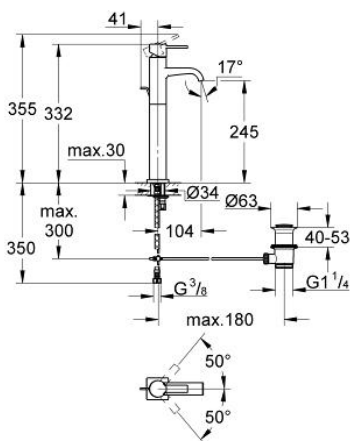

32 248 000 ALLURE SINGLE-LEVER BASIN MIXER

PRODUCT DESCRIPTION

- Colour: chrome
- for free standing basins
- GROHE EcoJoy - less water, perfect flow
- single hole installation
- GROHE SilkMove 28 mm ceramic cartridge
- GROHE LongLife finish
- pop-up waste set 1 1/4"
- flexible connection hoses
- rapid-installation-system
- minimum pressure 1,0 bar
- flow limiter 6 l/min

32 248 000 ALLURE SINGLE-LEVER BASIN MIXER

SPARE PARTS, August 2009 – now

- 1: Lever (Spare part-nr. 46610000)
- 2: Shield (Spare part-nr. 46581000)
- 3: Fitting ring (Spare part-nr. 07419000)
- 4: Cartridge (Spare part-nr. 46580000)
- 5: Pop-up rod (Spare part-nr. 10769000)
- 6: Shank mounting kit (Spare part-nr. 46671000)
- 7: Pop-up waste set 1 1/4" (Spare part-nr. 28910000)
- 7.1: Plug (Spare part-nr. 07182000)
- 7.2: Eccentric rod (Spare part-nr. 07052000)