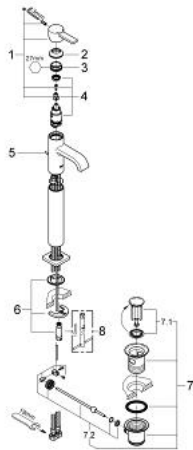

32 248 000 ALLURE SINGLE-LEVER BASIN MIXER

PRODUCT DESCRIPTION

- Colour: chrome
- for free standing basins
- GROHE EcoJoy - less water, perfect flow
- single hole installation
- GROHE SilkMove 28 mm ceramic cartridge
- GROHE LongLife finish
- pop-up waste set 1 1/4"
- flexible connection hoses
- rapid-installation-system
- minimum pressure 1,0 bar
- flow limiter 6 l/min

32 248 000 ALLURE SINGLE-LEVER BASIN MIXER

SPARE PARTS, August 2009 – now

- 1: Lever (Spare part-nr. 46610000)
- 2: Shield (Spare part-nr. 46581000)
- 3: Fitting ring (Spare part-nr. 07419000)
- 4: Cartridge (Spare part-nr. 46580000)
- 5: Pop-up rod (Spare part-nr. 10769000)
- 6: Shank mounting kit (Spare part-nr. 46671000)
- 7: Pop-up waste set 1 1/4" (Spare part-nr. 28910000)
- 7.1: Plug (Spare part-nr. 07182000)
- 7.2: Eccentric rod (Spare part-nr. 07052000)