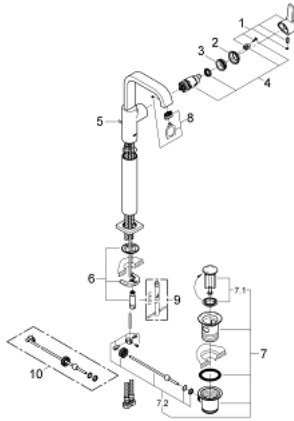

32 249 000 ALLURE SINGLE-LEVER BASIN MIXER 1/2" XL-SIZE

SPARE PARTS, March 2013 – now

- 1: Lever (Spare part-nr. 46610000)
- 2: Shield (Spare part-nr. 46581000)
- 3: Fitting ring (Spare part-nr. 07419000)
- 4: Cartridge (Spare part-nr. 46580000)
- 5: Pop-up rod (Spare part-nr. 46739000)
- 6: Shank mounting kit (Spare part-nr. 46671000)
- 7: Pop-up waste set 1 1/4" (Spare part-nr. 28910000)
- 7.1: Plug (Spare part-nr. 07182000)
- 7.2: Eccentric rod (Spare part-nr. 07052000)
- 8: Mousseur (Spare part-nr. 13220000)
- 9: Mounting wrench (Spare part-nr. 19017000)*
- 10: Eccentric rod (Spare part-nr. 07341000)*