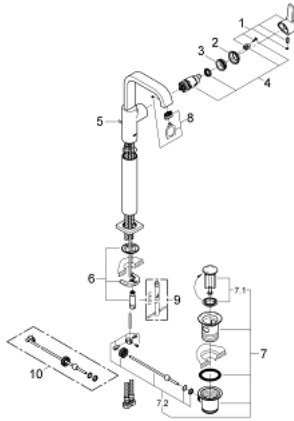

32 249 000 **ALLURE SINGLE-LEVER BASIN MIXER 1/2"**
XL-SIZE

PRODUCT DESCRIPTION

- Colour: chrome
- single hole installation
- for free standing basins
- GROHE SilkMove 28 mm ceramic cartridge
- GROHE LongLife finish
- 6.0 l/min flow limiter
- rapid-installation-system
- mousseur
- U spout
- pop-up waste set 1 1/4"
- flexible connection hoses

32 249 000 ALLURE SINGLE-LEVER BASIN MIXER 1/2" XL-SIZE

SPARE PARTS, March 2013 – now

- 1: Lever (Spare part-nr. 46610000)
- 2: Shield (Spare part-nr. 46581000)
- 3: Fitting ring (Spare part-nr. 07419000)
- 4: Cartridge (Spare part-nr. 46580000)
- 5: Pop-up rod (Spare part-nr. 46739000)
- 6: Shank mounting kit (Spare part-nr. 46671000)
- 7: Pop-up waste set 1 1/4" (Spare part-nr. 28910000)
- 7.1: Plug (Spare part-nr. 07182000)
- 7.2: Eccentric rod (Spare part-nr. 07052000)
- 8: Mousseur (Spare part-nr. 13220000)
- 9: Mounting wrench (Spare part-nr. 19017000)*
- 10: Eccentric rod (Spare part-nr. 07341000)*