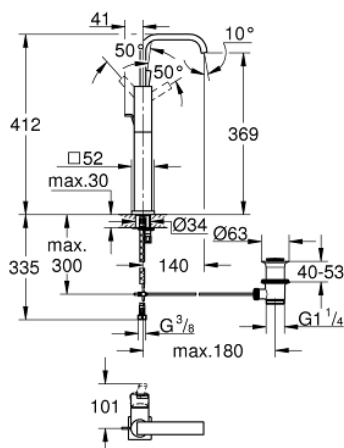

32 249 000 **ALLURE SINGLE-LEVER BASIN MIXER 1/2"**
XL-SIZE

PRODUCT DESCRIPTION

- Colour: chrome
- single hole installation
- for free standing basins
- GROHE SilkMove 28 mm ceramic cartridge
- GROHE LongLife finish
- 6.0 l/min flow limiter
- rapid-installation-system
- mousseur
- U spout
- pop-up waste set 1 1/4"
- flexible connection hoses

32 249 000 ALLURE SINGLE-LEVER BASIN MIXER 1/2" XL-SIZE

SPARE PARTS, March 2013 – now

- 1: Lever (Spare part-nr. 46610000)
- 2: Shield (Spare part-nr. 46581000)
- 3: Fitting ring (Spare part-nr. 07419000)
- 4: Cartridge (Spare part-nr. 46580000)
- 5: Pop-up rod (Spare part-nr. 46739000)
- 6: Shank mounting kit (Spare part-nr. 46671000)
- 7: Pop-up waste set 1 1/4" (Spare part-nr. 28910000)
- 7.1: Plug (Spare part-nr. 07182000)
- 7.2: Eccentric rod (Spare part-nr. 07052000)
- 8: Mousseur (Spare part-nr. 13220000)
- 9: Mounting wrench (Spare part-nr. 19017000)*
- 10: Eccentric rod (Spare part-nr. 07341000)*