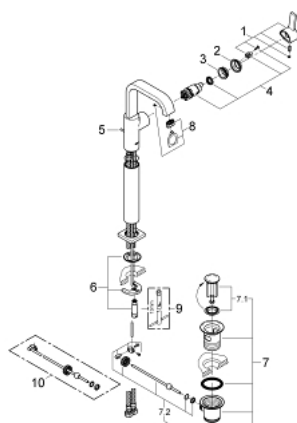

32 249 000 ALLURE SINGLE-LEVER BASIN MIXER 1/2" XL-SIZE

PRODUCT DESCRIPTION

- Colour: chrome
- single hole installation
- for free-standing basins
- GROHE SilkMove 28 mm ceramic cartridge
- GROHE LongLife finish
- GROHE Water Saving 6.0 l/min flow limiter
- rapid installation system
- mousseur
- U-spout
- pop-up waste set 1 1/4"
- flexible connection hoses

32 249 000 ALLURE SINGLE-LEVER BASIN MIXER 1/2" XL-SIZE

SPARE PARTS, 3月 2013 – now

- 1: Lever (Spare part-nr. 46610000)
 - 2: Cap (Spare part-nr. 46581000)
 - 3: Fitting ring (Spare part-nr. 07419000)
 - 4: Cartridge (Spare part-nr. 46580000)
 - 5: Pop-up rod (Spare part-nr. 46739000)
 - 6: Shank mounting kit (Spare part-nr. 46671000)
 - 7: Waste set 1 1/4" (Spare part-nr. 28910000)
 - 7.1: Plug (Spare part-nr. 07182000)
 - 7.2: Eccentric rod (Spare part-nr. 07052000)
 - 8: Mousseur (Spare part-nr. 13220000)
 - 9: Mounting wrench (Spare part-nr. 19017000)*
 - 10: Eccentric rod (Spare part-nr. 07341000)*
- * Optional accessories