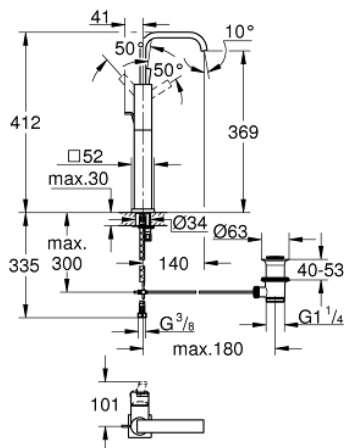

32 249 000 ALLURE SINGLE-LEVER BASIN MIXER 1/2" XL-SIZE

PRODUCT DESCRIPTION

- Colour: chrome
- single hole installation
- for free-standing basins
- GROHE SilkMove 28 mm ceramic cartridge
- GROHE LongLife finish
- GROHE Water Saving 6.0 l/min flow limiter
- rapid installation system
- mousseur
- U-spout
- pop-up waste set 1 1/4"
- flexible connection hoses

32 249 000 ALLURE SINGLE-LEVER BASIN MIXER 1/2" XL-SIZE

SPARE PARTS, 3月 2013 – now

- 1: Lever (Spare part-nr. 46610000)
 - 2: Cap (Spare part-nr. 46581000)
 - 3: Fitting ring (Spare part-nr. 07419000)
 - 4: Cartridge (Spare part-nr. 46580000)
 - 5: Pop-up rod (Spare part-nr. 46739000)
 - 6: Shank mounting kit (Spare part-nr. 46671000)
 - 7: Waste set 1 1/4" (Spare part-nr. 28910000)
 - 7.1: Plug (Spare part-nr. 07182000)
 - 7.2: Eccentric rod (Spare part-nr. 07052000)
 - 8: Mousseur (Spare part-nr. 13220000)
 - 9: Mounting wrench (Spare part-nr. 19017000)*
 - 10: Eccentric rod (Spare part-nr. 07341000)*
- * Optional accessories