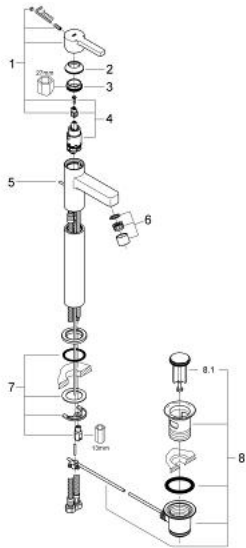

32 250 000 LINEARE SINGLE-LEVER BASIN MIXER 1/2" XL-SIZE

PRODUCT DESCRIPTION

- Colour: chrome
- for free standing basins
- single hole installation
- GROHE SilkMove 28 mm ceramic cartridge
- GROHE LongLife finish
- mousseur
- pop-up waste set 1 1/4"
- flexible connection hoses
- rapid-installation-system

32 250 000 **LINEARE SINGLE-LEVER BASIN MIXER 1/2"**
XL-SIZE

SPARE PARTS, January 2006 – now

- 1: Lever (Spare part-nr. 46579000)
- 2: Shield (Spare part-nr. 46581000)
- 3: Fitting ring (Spare part-nr. 07419000)
- 4: Cartridge (Spare part-nr. 46580000)
- 5: Pop-up rod (Spare part-nr. 10769000)
- 6: Mousseur (Spare part-nr. 06574000)
- 6: Mousseur (Spare part-nr. 13989000)
- 7: Shank mounting kit (Spare part-nr. 46249000)
- 8: Pop-up waste set (Spare part-nr. 28915000)
- 8.1: Plug (Spare part-nr. 45210000)