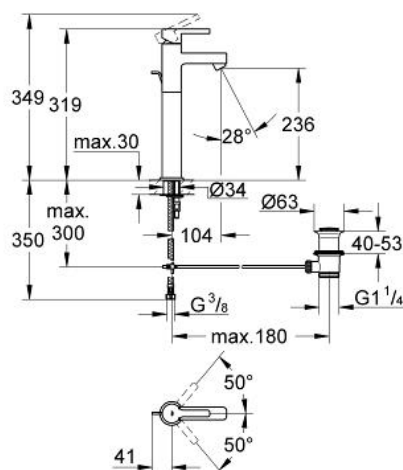

32 250 000 LINEARE SINGLE-LEVER BASIN MIXER 1/2" XL-SIZE

PRODUCT DESCRIPTION

- Colour: chrome
- for free standing basins
- single hole installation
- GROHE SilkMove 28 mm ceramic cartridge
- GROHE LongLife finish
- mousseur
- pop-up waste set 1 1/4"
- flexible connection hoses
- rapid-installation-system

32 250 000 **LINEARE SINGLE-LEVER BASIN MIXER 1/2"**
XL-SIZE

SPARE PARTS, January 2006 – now

- 1: Lever (Spare part-nr. 46579000)
- 2: Shield (Spare part-nr. 46581000)
- 3: Fitting ring (Spare part-nr. 07419000)
- 4: Cartridge (Spare part-nr. 46580000)
- 5: Pop-up rod (Spare part-nr. 10769000)
- 6: Mousseur (Spare part-nr. 06574000)
- 6: Mousseur (Spare part-nr. 13989000)
- 7: Shank mounting kit (Spare part-nr. 46249000)
- 8: Pop-up waste set (Spare part-nr. 28915000)
- 8.1: Plug (Spare part-nr. 45210000)