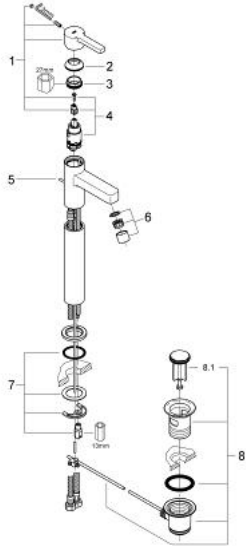

32 250 000 LINEARE SINGLE-LEVER BASIN MIXER 1/2" XL-SIZE

PRODUCT DESCRIPTION

- Colour: chrome
- for free-standing basins
- single hole installation
- GROHE SilkMove 28 mm ceramic cartridge
- GROHE LongLife finish
- mousseur
- pop-up waste set 1 1/4"
- flexible connection hoses
- rapid installation system

32 250 000 **LINEARE SINGLE-LEVER BASIN MIXER 1/2"**
XL-SIZE

SPARE PARTS, 1月 2006 – now

- 1: Lever (Spare part-nr. 46579000)
- 2: Cap (Spare part-nr. 46581000)
- 3: Fitting ring (Spare part-nr. 07419000)
- 4: Cartridge (Spare part-nr. 46580000)
- 5: Pop-up rod (Spare part-nr. 10769000)
- 6: Mousseur (Spare part-nr. 06574000)
- 6: Mousseur (Spare part-nr. 13989000)
- 7: Shank mounting kit (Spare part-nr. 46249000)
- 8: Waste fitting (Spare part-nr. 28915000)
- 8.1: Plug (Spare part-nr. 45210000)