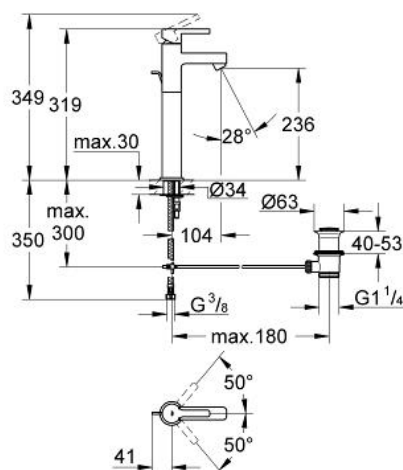

32 250 000 LINEARE SINGLE-LEVER BASIN MIXER 1/2" XL-SIZE

PRODUCT DESCRIPTION

- Colour: chrome
- for free-standing basins
- single hole installation
- GROHE SilkMove 28 mm ceramic cartridge
- GROHE LongLife finish
- mousseur
- pop-up waste set 1 1/4"
- flexible connection hoses
- rapid installation system

32 250 000 **LINEARE SINGLE-LEVER BASIN MIXER 1/2"**
XL-SIZE

SPARE PARTS, 1月 2006 – now

- 1: Lever (Spare part-nr. 46579000)
- 2: Cap (Spare part-nr. 46581000)
- 3: Fitting ring (Spare part-nr. 07419000)
- 4: Cartridge (Spare part-nr. 46580000)
- 5: Pop-up rod (Spare part-nr. 10769000)
- 6: Mousseur (Spare part-nr. 06574000)
- 6: Mousseur (Spare part-nr. 13989000)
- 7: Shank mounting kit (Spare part-nr. 46249000)
- 8: Waste fitting (Spare part-nr. 28915000)
- 8.1: Plug (Spare part-nr. 45210000)