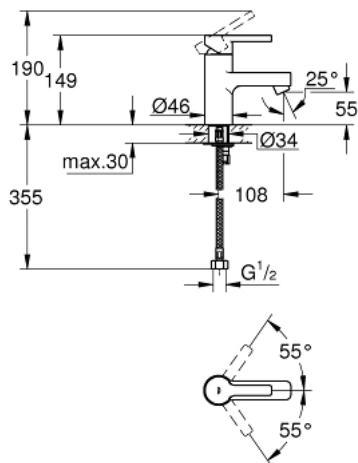

32 252 000 LINEARE SINGLE-LEVER BASIN MIXER S-SIZE

PRODUCT DESCRIPTION

- Colour: chrome
- single hole installation
- GROHE SilkMove 35 mm ceramic cartridge
- adjustable flow rate limiter
- GROHE LongLife finish
- flow limiter 5 l/min.
- rapid-installation-system
- mousseur
- smooth body
- without lift rod and without pop up waste
- flexible connection hoses
- DR-brass

32 252 000 LINEARE SINGLE-LEVER BASIN MIXER S-SIZE

SPARE PARTS, June 2015 – now

- 1: Lever (Spare part-nr. 46582000)
- 2: Shield (Spare part-nr. 46116000)
- 3: Screw coupling (Spare part-nr. 46460000)
- 4: Cartridge (Spare part-nr. 46374000)
- 5: Flow restrictor (Spare part-nr. 65154000)
- 6: Shank mounting kit (Spare part-nr. 46249000)
- 7: Temperature limiter (Spare part-nr. 46375000)*
- 8: Mounting wrench (Spare part-nr. 19017000)