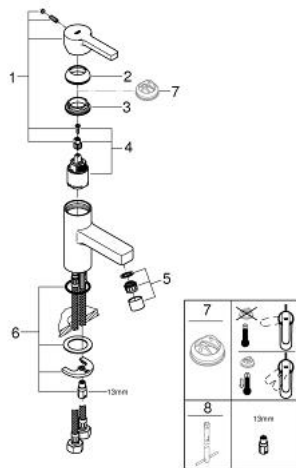

32 252 000 LINEARE SINGLE-LEVER BASIN MIXER S-SIZE

PRODUCT DESCRIPTION

- Colour: chrome
- single hole installation
- GROHE SilkMove 35 mm ceramic cartridge
- adjustable flow rate limiter
- GROHE LongLife finish
- flow limiter 5 l/min.
- rapid-installation-system
- mousseur
- smooth body
- without lift rod and without pop up waste
- flexible connection hoses
- DR-brass

32 252 000 LINEARE SINGLE-LEVER BASIN MIXER S-SIZE

SPARE PARTS, June 2015 – now

- 1: Lever (Spare part-nr. 46582000)
- 2: Shield (Spare part-nr. 46116000)
- 3: Screw coupling (Spare part-nr. 46460000)
- 4: Cartridge (Spare part-nr. 46374000)
- 5: Flow restrictor (Spare part-nr. 65154000)
- 6: Shank mounting kit (Spare part-nr. 46249000)
- 7: Temperature limiter (Spare part-nr. 46375000)*
- 8: Mounting wrench (Spare part-nr. 19017000)