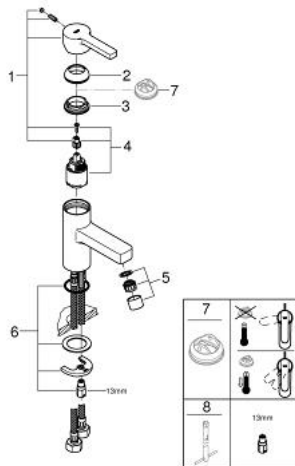

32 252 000 **LINEARE SINGLE-LEVER BASIN MIXER 1/2"**
S-SIZE

PRODUCT DESCRIPTION

- Colour: chrome
- single hole installation
- GROHE SilkMove 35 mm ceramic cartridge
- adjustable flow rate limiter
- GROHE LongLife finish
- flow limiter 5.0 l/min
- rapid installation system
- mousseur
- smooth body
- without lift rod and without pop up waste
- flexible connection hoses
- DR-brass

32 252 000 LINEARE SINGLE-LEVER BASIN MIXER 1/2" S-SIZE

SPARE PARTS, 6月 2015 – now

- 1: Lever (Spare part-nr. 46582000)
 - 2: Cap (Spare part-nr. 46116000)
 - 3: Screw coupling (Spare part-nr. 46460000)
 - 4: Cartridge (Spare part-nr. 46374000)
 - 5: Flow limiter (Spare part-nr. 65154000)
 - 6: Shank mounting kit (Spare part-nr. 46249000)
 - 7: Temperature limiter (Spare part-nr. 46375000)*
 - 8: Mounting wrench (Spare part-nr. 19017000)
- * Optional accessories