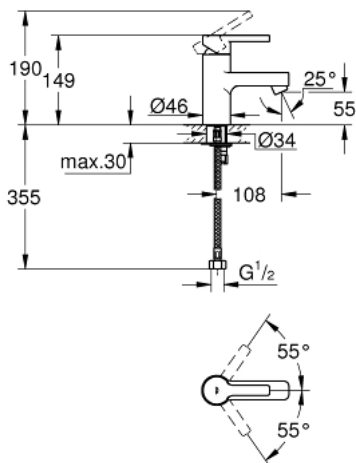

32 252 000 **LINEARE SINGLE-LEVER BASIN MIXER 1/2"**
S-SIZE

PRODUCT DESCRIPTION

- Colour: chrome
- single hole installation
- GROHE SilkMove 35 mm ceramic cartridge
- adjustable flow rate limiter
- GROHE LongLife finish
- flow limiter 5.0 l/min
- rapid installation system
- mousseur
- smooth body
- without lift rod and without pop up waste
- flexible connection hoses
- DR-brass

32 252 000 LINEARE SINGLE-LEVER BASIN MIXER 1/2" S-SIZE

SPARE PARTS, 6月 2015 – now

- 1: Lever (Spare part-nr. 46582000)
 - 2: Cap (Spare part-nr. 46116000)
 - 3: Screw coupling (Spare part-nr. 46460000)
 - 4: Cartridge (Spare part-nr. 46374000)
 - 5: Flow limiter (Spare part-nr. 65154000)
 - 6: Shank mounting kit (Spare part-nr. 46249000)
 - 7: Temperature limiter (Spare part-nr. 46375000)*
 - 8: Mounting wrench (Spare part-nr. 19017000)
- * Optional accessories