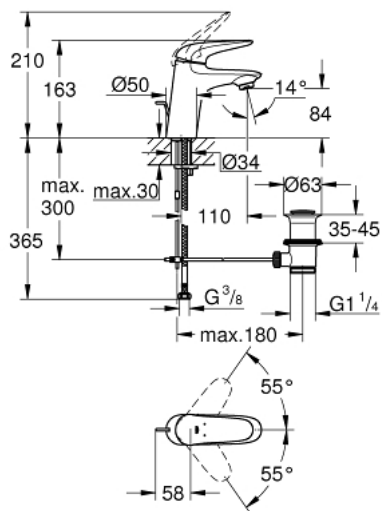

32 284 001 WAVE SINGLE-LEVER BASIN MIXER S-SIZE

PRODUCT DESCRIPTION

- Colour: chrome
- single hole installation
- metal lever
- GROHE SilkMove 35 mm ceramic cartridge
- with temperature limiter
- adjustable flow rate limiter
- GROHE LongLife finish
- mousseur 5.7 l/min
- pop-up waste set 1 1/4"
- flexible connection hoses
- GROHE FastFixation rapid installation system
- GROHE QuickTool included

32 284 001 WAVE SINGLE-LEVER BASIN MIXER S-SIZE

SPARE PARTS, February 2015 – now

- 1: Solid metal lever (Spare part-nr. 46951000)
 - 2: Shield (Spare part-nr. 46492000)
 - 3: Screw coupling (Spare part-nr. 46460000)
 - 4: Cartridge (Spare part-nr. 46374000)
 - 5: Pop-up rod (Spare part-nr. 46739000)
 - 6: Mousseur (Spare part-nr. 48159000)
 - 7: Shank mounting kit (Spare part-nr. 46671000)
 - 8: Pop-up waste set 1 1/4" (Spare part-nr. 28910000)
 - 8.1: Plug (Spare part-nr. 07182000)
 - 8.2: Eccentric rod (Spare part-nr. 07052000)
 - 9: Eccentric rod (Spare part-nr. 07341000)*
 - 10: Socket spanner (Spare part-nr. 19332000)*
 - 11: Mounting wrench (Spare part-nr. 19017000)*
- * Optional accessories