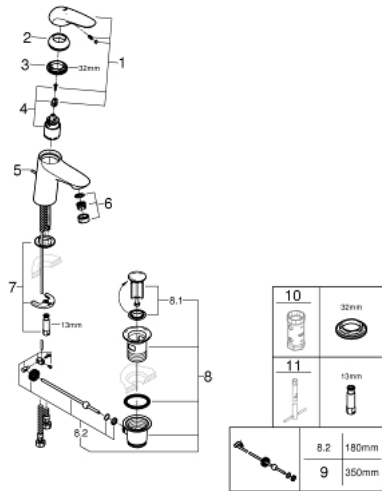

32 284 001 WAVE SINGLE-LEVER BASIN MIXER S-SIZE

PRODUCT DESCRIPTION

- Colour: chrome
- single hole installation
- metal lever
- GROHE SilkMove 35 mm ceramic cartridge
- with temperature limiter
- adjustable flow rate limiter
- GROHE LongLife finish
- mousseur 5.7 l/min
- pop-up waste set 1 1/4"
- flexible connection hoses
- GROHE FastFixation rapid installation system
- GROHE QuickTool included

32 284 001 WAVE SINGLE-LEVER BASIN MIXER S-SIZE

SPARE PARTS, February 2015 – now

- 1: Solid metal lever (Spare part-nr. 46951000)
 - 2: Shield (Spare part-nr. 46492000)
 - 3: Screw coupling (Spare part-nr. 46460000)
 - 4: Cartridge (Spare part-nr. 46374000)
 - 5: Pop-up rod (Spare part-nr. 46739000)
 - 6: Mousseur (Spare part-nr. 48159000)
 - 7: Shank mounting kit (Spare part-nr. 46671000)
 - 8: Pop-up waste set 1 1/4" (Spare part-nr. 28910000)
 - 8.1: Plug (Spare part-nr. 07182000)
 - 8.2: Eccentric rod (Spare part-nr. 07052000)
 - 9: Eccentric rod (Spare part-nr. 07341000)*
 - 10: Socket spanner (Spare part-nr. 19332000)*
 - 11: Mounting wrench (Spare part-nr. 19017000)*
- * Optional accessories