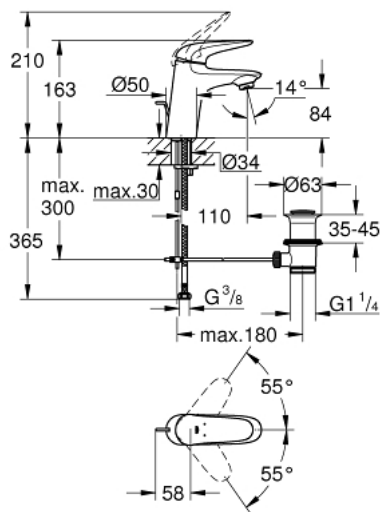

32 284 001 **WAVE SINGLE-LEVER BASIN MIXER 1/2"** **S-SIZE**

PRODUCT DESCRIPTION

- Colour: chrome
- single hole installation
- metal lever
- GROHE SilkMove 35 mm ceramic cartridge
- with temperature limiter
- adjustable flow rate limiter
- GROHE LongLife finish
- mousseur 5.7 l/min
- pop-up waste set 1 1/4"
- flexible connection hoses
- GROHE FastFixation rapid installation system
- GROHE QuickTool included

32 284 001 **WAVE SINGLE-LEVER BASIN MIXER 1/2"** **S-SIZE**

SPARE PARTS, 2月 2015 – now

- 1: Solid metal lever (Spare part-nr. 46951000)
 - 2: Cap (Spare part-nr. 46492000)
 - 3: Screw coupling (Spare part-nr. 46460000)
 - 4: Cartridge (Spare part-nr. 46374000)
 - 5: Pop-up rod (Spare part-nr. 46739000)
 - 6: Mousseur (Spare part-nr. 48159000)
 - 7: Shank mounting kit (Spare part-nr. 46671000)
 - 8: Waste set 1 1/4" (Spare part-nr. 28910000)
 - 8.1: Plug (Spare part-nr. 07182000)
 - 8.2: Eccentric rod (Spare part-nr. 07052000)
 - 9: Eccentric rod (Spare part-nr. 07341000)*
 - 10: Socket spanner (Spare part-nr. 19332000)*
 - 11: Mounting wrench (Spare part-nr. 19017000)*
- * Optional accessories