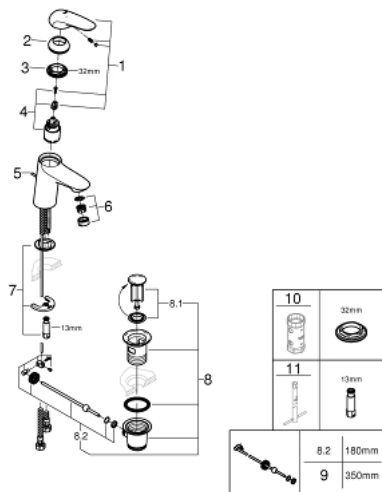

32 284 001 **WAVE SINGLE-LEVER BASIN MIXER 1/2"** **S-SIZE**

PRODUCT DESCRIPTION

- Colour: chrome
- single hole installation
- metal lever
- GROHE SilkMove 35 mm ceramic cartridge
- with temperature limiter
- adjustable flow rate limiter
- GROHE LongLife finish
- mousseur 5.7 l/min
- pop-up waste set 1 1/4"
- flexible connection hoses
- GROHE FastFixation rapid installation system
- GROHE QuickTool included

32 284 001 **WAVE SINGLE-LEVER BASIN MIXER 1/2"** **S-SIZE**

SPARE PARTS, 2月 2015 – now

- 1: Solid metal lever (Spare part-nr. 46951000)
 - 2: Cap (Spare part-nr. 46492000)
 - 3: Screw coupling (Spare part-nr. 46460000)
 - 4: Cartridge (Spare part-nr. 46374000)
 - 5: Pop-up rod (Spare part-nr. 46739000)
 - 6: Mousseur (Spare part-nr. 48159000)
 - 7: Shank mounting kit (Spare part-nr. 46671000)
 - 8: Waste set 1 1/4" (Spare part-nr. 28910000)
 - 8.1: Plug (Spare part-nr. 07182000)
 - 8.2: Eccentric rod (Spare part-nr. 07052000)
 - 9: Eccentric rod (Spare part-nr. 07341000)*
 - 10: Socket spanner (Spare part-nr. 19332000)*
 - 11: Mounting wrench (Spare part-nr. 19017000)*
- * Optional accessories