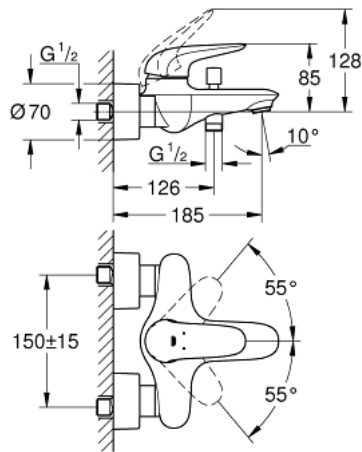

## 32 286 001 **WAVE SINGLE-LEVER BATH MIXER 1/2"**

### PRODUCT DESCRIPTION

- Colour: chrome
- wall mounted
- metal lever
- GROHE SilkMove 35 mm ceramic cartridge
- adjustable flow rate limiter
- GROHE LongLife finish
- automatic diverter: bath/shower
- shower outlet 1/2" with integrated non-return valve
- mousseur
- covered unions
- protected against backflow

### **SPARE PARTS**, 2月 2015 – now

- 1: Solid metal lever (Spare part-nr. 46954000)
  - 2: Cap (Spare part-nr. 46436000)
  - 3: Screw coupling (Spare part-nr. 46460000)
  - 4: Cartridge (Spare part-nr. 46374000)
  - 5: Diverter knob (Spare part-nr. 64309000)
  - 6: Mousseur (Spare part-nr. 13952000)
  - 7: Diverter (Spare part-nr. 65655000)
  - 8: Non-return valve (Spare part-nr. 48276000)
  - 9: Screw connection 1/2" (Spare part-nr. 45044000)
  - 10: S-union (Spare part-nr. 12693000)
  - 11: Socket spanner (Spare part-nr. 19332000)\*
  - 12: Extension set, 30 mm (Spare part-nr. 46238000)\*
  - 13: Special spanner (Spare part-nr. 19377000)\*
- \* Optional accessories