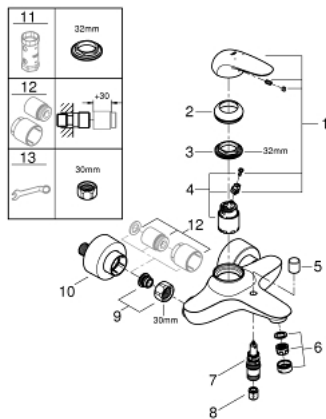

## 32 286 001 **WAVE SINGLE-LEVER BATH MIXER 1/2"**

### PRODUCT DESCRIPTION

- Colour: chrome
- wall mounted
- metal lever
- GROHE SilkMove 35 mm ceramic cartridge
- adjustable flow rate limiter
- GROHE LongLife finish
- automatic diverter: bath/shower
- shower outlet 1/2" with integrated non-return valve
- mousseur
- covered unions
- protected against backflow

### **SPARE PARTS**, 2月 2015 – now

- 1: Solid metal lever (Spare part-nr. 46954000)
  - 2: Cap (Spare part-nr. 46436000)
  - 3: Screw coupling (Spare part-nr. 46460000)
  - 4: Cartridge (Spare part-nr. 46374000)
  - 5: Diverter knob (Spare part-nr. 64309000)
  - 6: Mousseur (Spare part-nr. 13952000)
  - 7: Diverter (Spare part-nr. 65655000)
  - 8: Non-return valve (Spare part-nr. 48276000)
  - 9: Screw connection 1/2" (Spare part-nr. 45044000)
  - 10: S-union (Spare part-nr. 12693000)
  - 11: Socket spanner (Spare part-nr. 19332000)\*
  - 12: Extension set, 30 mm (Spare part-nr. 46238000)\*
  - 13: Special spanner (Spare part-nr. 19377000)\*
- \* Optional accessories