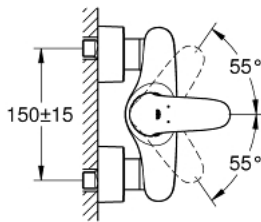

## 32 287 001 **WAVE SINGLE-LEVER SHOWER MIXER**

### PRODUCT DESCRIPTION

- Colour: chrome
- wall mounted
- metal lever
- GROHE SilkMove 35 mm ceramic cartridge
- adjustable flow rate limiter
- GROHE LongLife finish
- shower outlet 1/2" with integrated non-return valve
- covered unions
- Protected against backflow

## 32 287 001 WAVE SINGLE-LEVER SHOWER MIXER

### SPARE PARTS, February 2015 – now

- 1: Solid metal lever (Spare part-nr. 46954000)
- 2: Shield (Spare part-nr. 46436000)
- 3: Screw coupling (Spare part-nr. 46460000)
- 4: Cartridge (Spare part-nr. 46374000)
- 5: Non-return valve (Spare part-nr. 48276000)
- 6: Screw joint (Spare part-nr. 45044000)
- 7: S-union (Spare part-nr. 12693000)
- 8: Socket spanner (Spare part-nr. 19332000)\*
- 9: Extension set 1/2", 30 mm (Spare part-nr. 46238000)\*
- 10: Special spanner (Spare part-nr. 19377000)\*