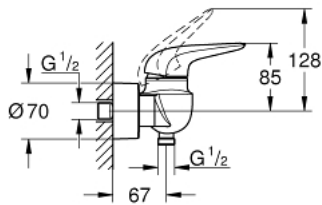

## 32 287 001 **WAVE SINGLE-LEVER SHOWER MIXER**

### PRODUCT DESCRIPTION

- Colour: chrome
- wall mounted
- metal lever
- GROHE SilkMove 35 mm ceramic cartridge
- adjustable flow rate limiter
- GROHE LongLife finish
- shower outlet 1/2" with integrated non-return valve
- covered unions
- Protected against backflow

## 32 287 001 WAVE SINGLE-LEVER SHOWER MIXER

### SPARE PARTS, February 2015 – now

- 1: Solid metal lever (Spare part-nr. 46954000)
- 2: Shield (Spare part-nr. 46436000)
- 3: Screw coupling (Spare part-nr. 46460000)
- 4: Cartridge (Spare part-nr. 46374000)
- 5: Non-return valve (Spare part-nr. 48276000)
- 6: Screw joint (Spare part-nr. 45044000)
- 7: S-union (Spare part-nr. 12693000)
- 8: Socket spanner (Spare part-nr. 19332000)\*
- 9: Extension set 1/2", 30 mm (Spare part-nr. 46238000)\*
- 10: Special spanner (Spare part-nr. 19377000)\*