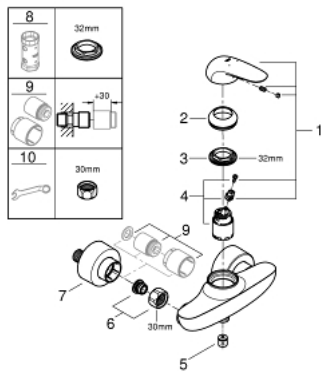

## 32 287 001 **WAVE SINGLE-LEVER SHOWER MIXER**

### PRODUCT DESCRIPTION

- Colour: chrome
- wall mounted
- metal lever
- GROHE SilkMove 35 mm ceramic cartridge
- adjustable flow rate limiter
- GROHE LongLife finish
- shower outlet 1/2" with integrated non-return valve
- covered unions
- Protected against backflow

## 32 287 001 WAVE SINGLE-LEVER SHOWER MIXER

### SPARE PARTS, February 2015 – now

- 1: Solid metal lever (Spare part-nr. 46954000)
- 2: Shield (Spare part-nr. 46436000)
- 3: Screw coupling (Spare part-nr. 46460000)
- 4: Cartridge (Spare part-nr. 46374000)
- 5: Non-return valve (Spare part-nr. 48276000)
- 6: Screw joint (Spare part-nr. 45044000)
- 7: S-union (Spare part-nr. 12693000)
- 8: Socket spanner (Spare part-nr. 19332000)\*
- 9: Extension set 1/2", 30 mm (Spare part-nr. 46238000)\*
- 10: Special spanner (Spare part-nr. 19377000)\*