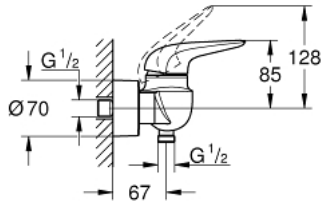

32 287 001 **WAVE SINGLE-LEVER SHOWER MIXER 1/2"**

PRODUCT DESCRIPTION

- Colour: chrome
- wall mounted
- metal lever
- GROHE SilkMove 35 mm ceramic cartridge
- adjustable flow rate limiter
- GROHE LongLife finish
- shower outlet 1/2" with integrated non-return valve
- covered unions
- protected against backflow

32 287 001 **WAVE SINGLE-LEVER SHOWER MIXER 1/2"**

SPARE PARTS, 2月 2015 – now

- 1: Solid metal lever (Spare part-nr. 46954000)
- 2: Cap (Spare part-nr. 46436000)
- 3: Screw coupling (Spare part-nr. 46460000)
- 4: Cartridge (Spare part-nr. 46374000)
- 5: Non-return valve (Spare part-nr. 48276000)
- 6: Screw connection 1/2" (Spare part-nr. 45044000)
- 7: S-union (Spare part-nr. 12693000)
- 8: Socket spanner (Spare part-nr. 19332000)*
- 9: Extension set, 30 mm (Spare part-nr. 46238000)*
- 10: Special spanner (Spare part-nr. 19377000)*