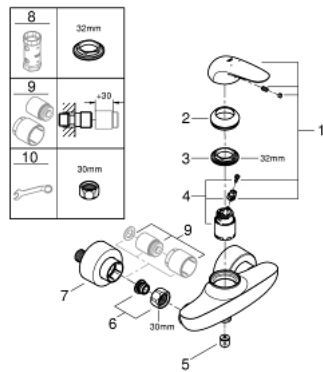

32 287 001 **WAVE SINGLE-LEVER SHOWER MIXER 1/2"**

PRODUCT DESCRIPTION

- Colour: chrome
- wall mounted
- metal lever
- GROHE SilkMove 35 mm ceramic cartridge
- adjustable flow rate limiter
- GROHE LongLife finish
- shower outlet 1/2" with integrated non-return valve
- covered unions
- protected against backflow

32 287 001 **WAVE SINGLE-LEVER SHOWER MIXER 1/2"**

SPARE PARTS, 2月 2015 – now

- 1: Solid metal lever (Spare part-nr. 46954000)
- 2: Cap (Spare part-nr. 46436000)
- 3: Screw coupling (Spare part-nr. 46460000)
- 4: Cartridge (Spare part-nr. 46374000)
- 5: Non-return valve (Spare part-nr. 48276000)
- 6: Screw connection 1/2" (Spare part-nr. 45044000)
- 7: S-union (Spare part-nr. 12693000)
- 8: Socket spanner (Spare part-nr. 19332000)*
- 9: Extension set, 30 mm (Spare part-nr. 46238000)*
- 10: Special spanner (Spare part-nr. 19377000)*