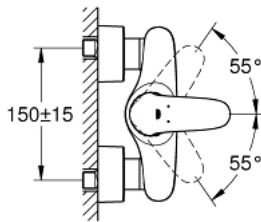

32 287 001 **WAVE SINGLE-LEVER SHOWER MIXER 1/2"**

PRODUCT DESCRIPTION

- Colour: chrome
- wall mounted
- metal lever
- GROHE SilkMove 35 mm ceramic cartridge
- adjustable flow rate limiter
- GROHE LongLife finish
- shower outlet 1/2" with integrated non-return valve
- covered unions
- protected against backflow

32 287 001 **WAVE SINGLE-LEVER SHOWER MIXER 1/2"**

SPARE PARTS, 2月 2015 – now

- 1: Solid metal lever (Spare part-nr. 46954000)
- 2: Cap (Spare part-nr. 46436000)
- 3: Screw coupling (Spare part-nr. 46460000)
- 4: Cartridge (Spare part-nr. 46374000)
- 5: Non-return valve (Spare part-nr. 48276000)
- 6: Screw connection 1/2" (Spare part-nr. 45044000)
- 7: S-union (Spare part-nr. 12693000)
- 8: Socket spanner (Spare part-nr. 19332000)*
- 9: Extension set, 30 mm (Spare part-nr. 46238000)*
- 10: Special spanner (Spare part-nr. 19377000)*