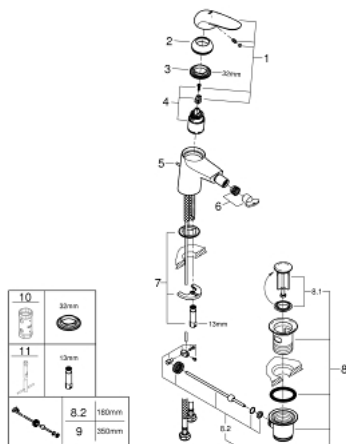

## 32 288 001 WAVE SINGLE-LEVER BIDET MIXER S-SIZE

### PRODUCT DESCRIPTION

- Colour: chrome
- single hole installation
- metal lever
- GROHE SilkMove 35 mm ceramic cartridge
- with temperature limiter
- adjustable flow rate limiter
- GROHE LongLife finish
- mousseur 5.7 l/min
- with ball joint
- pop-up waste set 1 1/4"
- flexible connection hoses
- GROHE FastFixation rapid installation system
- GROHE QuickTool included

### SPARE PARTS, February 2015 – now

- 1: Solid metal lever (Spare part-nr. 46951000)
  - 2: Shield (Spare part-nr. 46492000)
  - 3: Screw coupling (Spare part-nr. 46460000)
  - 4: Cartridge (Spare part-nr. 46374000)
  - 5: Pop-up rod (Spare part-nr. 46739000)
  - 6: Mousseur (Spare part-nr. 13998000)
  - 7: Shank mounting kit (Spare part-nr. 46671000)
  - 8: Pop-up waste set 1 1/4" (Spare part-nr. 28910000)
  - 8.1: Plug (Spare part-nr. 07182000)
  - 8.2: Eccentric rod (Spare part-nr. 07052000)
  - 9: Eccentric rod (Spare part-nr. 07341000)\*
  - 10: Socket spanner (Spare part-nr. 19332000)\*
  - 11: Mounting wrench (Spare part-nr. 19017000)\*
- \* Optional accessories