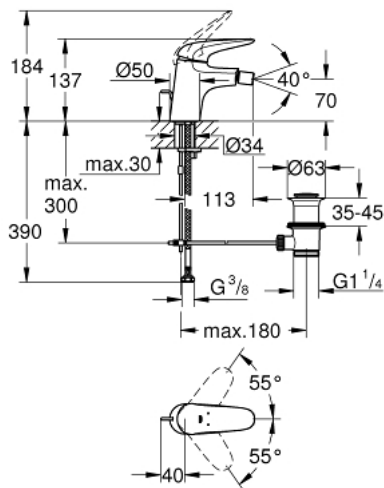

## 32 288 001 WAVE SINGLE-LEVER BIDET MIXER S-SIZE

### PRODUCT DESCRIPTION

- Colour: chrome
- single hole installation
- metal lever
- GROHE SilkMove 35 mm ceramic cartridge
- with temperature limiter
- adjustable flow rate limiter
- GROHE LongLife finish
- mousseur 5.7 l/min
- with ball joint
- pop-up waste set 1 1/4"
- flexible connection hoses
- GROHE FastFixation rapid installation system
- GROHE QuickTool included

### SPARE PARTS, February 2015 – now

- 1: Solid metal lever (Spare part-nr. 46951000)
  - 2: Shield (Spare part-nr. 46492000)
  - 3: Screw coupling (Spare part-nr. 46460000)
  - 4: Cartridge (Spare part-nr. 46374000)
  - 5: Pop-up rod (Spare part-nr. 46739000)
  - 6: Mousseur (Spare part-nr. 13998000)
  - 7: Shank mounting kit (Spare part-nr. 46671000)
  - 8: Pop-up waste set 1 1/4" (Spare part-nr. 28910000)
  - 8.1: Plug (Spare part-nr. 07182000)
  - 8.2: Eccentric rod (Spare part-nr. 07052000)
  - 9: Eccentric rod (Spare part-nr. 07341000)\*
  - 10: Socket spanner (Spare part-nr. 19332000)\*
  - 11: Mounting wrench (Spare part-nr. 19017000)\*
- \* Optional accessories