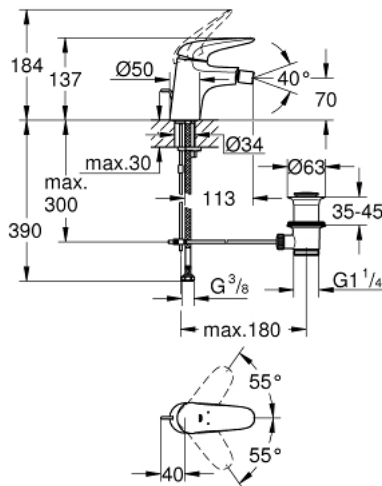

32 288 001 **WAVE SINGLE-LEVER BIDET MIXER 1/2" S-SIZE**

PRODUCT DESCRIPTION

- Colour: chrome
- single hole installation
- metal lever
- GROHE SilkMove 35 mm ceramic cartridge
- with temperature limiter
- adjustable flow rate limiter
- GROHE LongLife finish
- mousseur 5.7 l/min
- with ball joint
- pop-up waste set 1 1/4"
- flexible connection hoses
- GROHE FastFixation rapid installation system
- GROHE QuickTool included

32 288 001 **WAVE SINGLE-LEVER BIDET MIXER 1/2" S-SIZE**

SPARE PARTS, 2月 2015 – now

- 1: Solid metal lever (Spare part-nr. 46951000)
 - 2: Cap (Spare part-nr. 46492000)
 - 3: Screw coupling (Spare part-nr. 46460000)
 - 4: Cartridge (Spare part-nr. 46374000)
 - 5: Pop-up rod (Spare part-nr. 46739000)
 - 6: Mousseur (Spare part-nr. 13998000)
 - 7: Shank mounting kit (Spare part-nr. 46671000)
 - 8: Waste set 1 1/4" (Spare part-nr. 28910000)
 - 8.1: Plug (Spare part-nr. 07182000)
 - 8.2: Eccentric rod (Spare part-nr. 07052000)
 - 9: Eccentric rod (Spare part-nr. 07341000)*
 - 10: Socket spanner (Spare part-nr. 19332000)*
 - 11: Mounting wrench (Spare part-nr. 19017000)*
- * Optional accessories