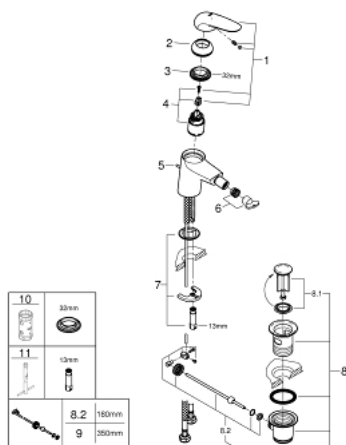

32 288 001 **WAVE SINGLE-LEVER BIDET MIXER 1/2" S-SIZE**

PRODUCT DESCRIPTION

- Colour: chrome
- single hole installation
- metal lever
- GROHE SilkMove 35 mm ceramic cartridge
- with temperature limiter
- adjustable flow rate limiter
- GROHE LongLife finish
- mousseur 5.7 l/min
- with ball joint
- pop-up waste set 1 1/4"
- flexible connection hoses
- GROHE FastFixation rapid installation system
- GROHE QuickTool included

32 288 001 **WAVE SINGLE-LEVER BIDET MIXER 1/2" S-SIZE**

SPARE PARTS, 2月 2015 – now

- 1: Solid metal lever (Spare part-nr. 46951000)
 - 2: Cap (Spare part-nr. 46492000)
 - 3: Screw coupling (Spare part-nr. 46460000)
 - 4: Cartridge (Spare part-nr. 46374000)
 - 5: Pop-up rod (Spare part-nr. 46739000)
 - 6: Mousseur (Spare part-nr. 13998000)
 - 7: Shank mounting kit (Spare part-nr. 46671000)
 - 8: Waste set 1 1/4" (Spare part-nr. 28910000)
 - 8.1: Plug (Spare part-nr. 07182000)
 - 8.2: Eccentric rod (Spare part-nr. 07052000)
 - 9: Eccentric rod (Spare part-nr. 07341000)*
 - 10: Socket spanner (Spare part-nr. 19332000)*
 - 11: Mounting wrench (Spare part-nr. 19017000)*
- * Optional accessories