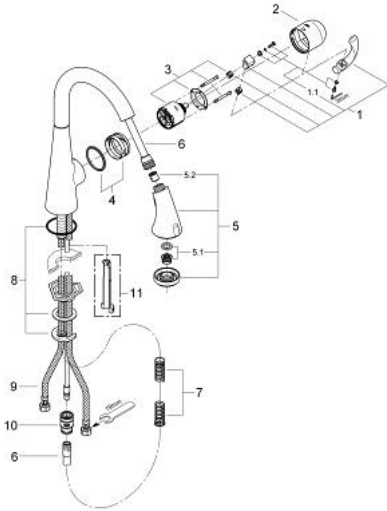

32 294 000 ZEDRA SINGLE-LEVER SINK MIXER 1/2"

PRODUCT DESCRIPTION

- Colour: chrome
- single hole installation
- swivel tubular spout, swivel area 360°
- adjustable flow rate limiter
- Pull-Out spray for greater flexibility
- professional spray
- automatic returning
- integrated non-return valve
- Dual Spray - switch between mousseur and SpeedClean shower jet using diverter
- automatic reverse to mousseur
- flexible connection hoses
- rapid-installation-system
- Protected against backflow
- GROHE SilkMove 46 mm ceramic cartridge
- GROHE LongLife finish
- GROHE SuperSteel Infinity Finish
- GROHE RealSteel product material(stainless steel body)

32 294 000 ZEDRA SINGLE-LEVER SINK MIXER 1/2"

SPARE PARTS, August 2008 – now

- 1: Lever (Spare part-nr. 46654000)
 - 1.1: Fixing set (Spare part-nr. 46310000)
 - 2: Shield (Spare part-nr. 46655000)
 - 3: Cartridge (Spare part-nr. 46048000)
 - 4: guide and slide ring (Spare part-nr. 46632V00)
 - 5: Pull-Out spray (Spare part-nr. 46173NC0)
 - 5.1: Mousseur (Spare part-nr. 13952000)
 - 5.2: Non-return valve (Spare part-nr. 08565000)
 - 6: Metalflex hose (Spare part-nr. 46174000)
 - 7: Compression spring (Spare part-nr. 07240000)
 - 8: Shank mounting kit (Spare part-nr. 46345000)
 - 9: Flexible connection hose, 470 (Spare part-nr. 45484000)
 - 10: Snap coupling (Spare part-nr. 46338000)
 - 11: Disassembling key
(for Relexa Plus, Relexa Cosmopolitan face plate) (Spare part-nr. 19132000)*
- * Optional accessories