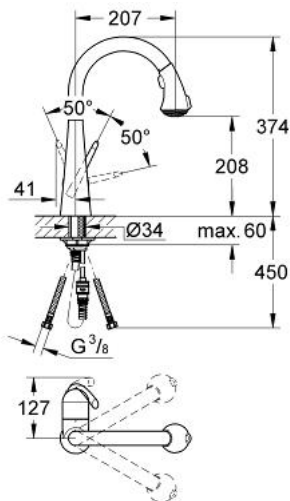

32 294 000 ZEDRA SINGLE-LEVER SINK MIXER 1/2"

PRODUCT DESCRIPTION

- Colour: chrome
- single hole installation
- swivel tubular spout, swivel area 360°
- adjustable flow rate limiter
- Pull-Out spray for greater flexibility
- professional spray
- automatic returning
- integrated non-return valve
- Dual Spray - switch between mousseur and SpeedClean shower jet using diverter
- automatic reverse to mousseur
- flexible connection hoses
- rapid-installation-system
- Protected against backflow
- GROHE SilkMove 46 mm ceramic cartridge
- GROHE LongLife finish
- GROHE SuperSteel Infinity Finish
- GROHE RealSteel product material(stainless steel body)

32 294 000 ZEDRA SINGLE-LEVER SINK MIXER 1/2"

SPARE PARTS, August 2008 – now

- 1: Lever (Spare part-nr. 46654000)
 - 1.1: Fixing set (Spare part-nr. 46310000)
 - 2: Shield (Spare part-nr. 46655000)
 - 3: Cartridge (Spare part-nr. 46048000)
 - 4: guide and slide ring (Spare part-nr. 46632V00)
 - 5: Pull-Out spray (Spare part-nr. 46173NC0)
 - 5.1: Mousseur (Spare part-nr. 13952000)
 - 5.2: Non-return valve (Spare part-nr. 08565000)
 - 6: Metalflex hose (Spare part-nr. 46174000)
 - 7: Compression spring (Spare part-nr. 07240000)
 - 8: Shank mounting kit (Spare part-nr. 46345000)
 - 9: Flexible connection hose, 470 (Spare part-nr. 45484000)
 - 10: Snap coupling (Spare part-nr. 46338000)
 - 11: Disassembling key
(for Relexa Plus, Relexa Cosmopolitan face plate) (Spare part-nr. 19132000)*
- * Optional accessories