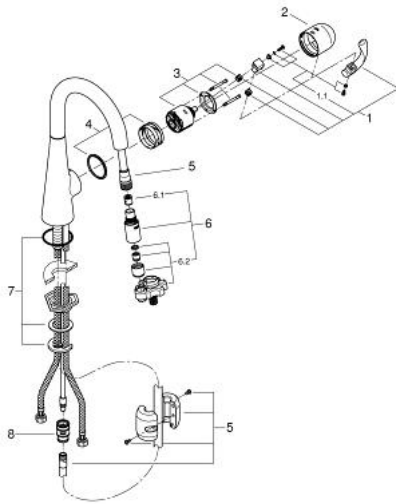

32 296 SD0 ZEDRA SINGLE-LEVER SINK MIXER 1/2"

PRODUCT DESCRIPTION

- Colour: stainless steel
- single hole installation
- GROHE LongLife finish
- GROHE RealSteel product material(stainless steel body)
- GROHE SilkMove 46 mm ceramic cartridge
- Pull-Out spout for greater flexibility
- flow strainer
- laminar spray
- diverter: laminar spray/SpeedClean shower jet
- automatic return to laminar spray
- adjustable flow rate limiter
- swivel tubular spout, swivel area 360°
- Protected against backflow
- flexible connection hoses
- minimum pressure 1,0 bar

32 296 SD0 ZEDRA SINGLE-LEVER SINK MIXER 1/2"

SPARE PARTS, November 2015 – now

- 1: Lever (Spare part-nr. 46654DC0)
- 1.1: Fixing set (Spare part-nr. 46310000)
- 2: Shield (Spare part-nr. 46655SD0)
- 3: Cartridge (Spare part-nr. 46048000)
- 4: guide and slide ring (Spare part-nr. 46632V00)
- 5: Hose for sink mixer with pull-out dual spray or mousseur (Spare part-nr. 48293000)
- 6: Pull-Out spray (Spare part-nr. 46857DC0)
- 6.1: Non-return valve (Spare part-nr. 08565000)
- 6.2: Flow straightener (Spare part-nr. 13997000)
- 7: Shank mounting kit (Spare part-nr. 46345000)
- 8: Snap coupling (Spare part-nr. 46338000)