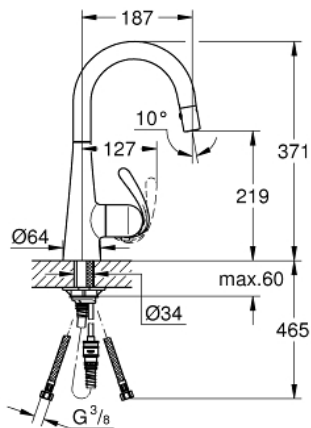

32 296 SD0 ZEDRA SINGLE-LEVER SINK MIXER 1/2"

PRODUCT DESCRIPTION

- Colour: stainless steel
- single hole installation
- GROHE LongLife finish
- GROHE RealSteel product material(stainless steel body)
- GROHE SilkMove 46 mm ceramic cartridge
- Pull-Out spout for greater flexibility
- flow strainer
- laminar spray
- diverter: laminar spray/SpeedClean shower jet
- automatic return to laminar spray
- adjustable flow rate limiter
- swivel tubular spout, swivel area 360°
- Protected against backflow
- flexible connection hoses
- minimum pressure 1,0 bar

32 296 SD0 ZEDRA SINGLE-LEVER SINK MIXER 1/2"

SPARE PARTS, November 2015 – now

- 1: Lever (Spare part-nr. 46654DC0)
- 1.1: Fixing set (Spare part-nr. 46310000)
- 2: Shield (Spare part-nr. 46655SD0)
- 3: Cartridge (Spare part-nr. 46048000)
- 4: guide and slide ring (Spare part-nr. 46632V00)
- 5: Hose for sink mixer with pull-out dual spray or mousseur (Spare part-nr. 48293000)
- 6: Pull-Out spray (Spare part-nr. 46857DC0)
- 6.1: Non-return valve (Spare part-nr. 08565000)
- 6.2: Flow straightener (Spare part-nr. 13997000)
- 7: Shank mounting kit (Spare part-nr. 46345000)
- 8: Snap coupling (Spare part-nr. 46338000)