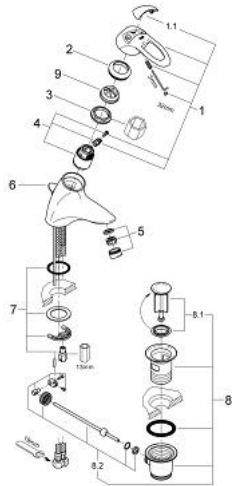

32 303 000 CHIARA SINGLE-LEVER BASIN MIXER

PRODUCT DESCRIPTION

- Colour: chrome
- single hole installation
- GROHE SilkMove 35 mm ceramic cartridge
- adjustable flow rate limiter
- mousseur
- pop-up waste set 1 1/4"
- rapid-installation-system
- flexible connection hoses
- optional temperature limiter ref. no. 46 375
- GROHE LongLife finish

32 303 000 CHIARA SINGLE-LEVER BASIN MIXER

SPARE PARTS, December 2009 – now

- 1: Lever (Spare part-nr. 46531IP0)
- 1.1: Cap (Spare part-nr. 11280P00)
- 2: Shield (Spare part-nr. 46436000)
- 3: Screw coupling (Spare part-nr. 46460000)
- 4: Cartridge (Spare part-nr. 46374000)
- 5: Mousseur (Spare part-nr. 13929000)
- 6: Pop-up rod (Spare part-nr. 07943000)
- 7: Shank mounting kit (Spare part-nr. 46249000)
- 8: Pop-up waste set 1 1/4" (Spare part-nr. 28910000)
- 8.1: Plug (Spare part-nr. 07182000)
- 8.2: Eccentric rod (Spare part-nr. 07052000)
- 9: Temperature limiter (Spare part-nr. 46375000)