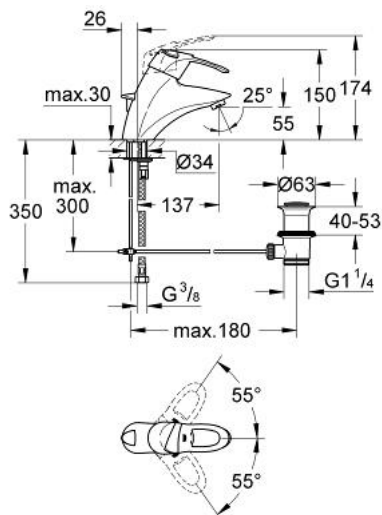

32 303 000 CHIARA SINGLE-LEVER BASIN MIXER

PRODUCT DESCRIPTION

- Colour: chrome
- single hole installation
- GROHE SilkMove 35 mm ceramic cartridge
- adjustable flow rate limiter
- mousseur
- pop-up waste set 1 1/4"
- rapid-installation-system
- flexible connection hoses
- optional temperature limiter ref. no. 46 375
- GROHE LongLife finish

32 303 000 CHIARA SINGLE-LEVER BASIN MIXER

SPARE PARTS, December 2009 – now

- 1: Lever (Spare part-nr. 46531IP0)
- 1.1: Cap (Spare part-nr. 11280P00)
- 2: Shield (Spare part-nr. 46436000)
- 3: Screw coupling (Spare part-nr. 46460000)
- 4: Cartridge (Spare part-nr. 46374000)
- 5: Mousseur (Spare part-nr. 13929000)
- 6: Pop-up rod (Spare part-nr. 07943000)
- 7: Shank mounting kit (Spare part-nr. 46249000)
- 8: Pop-up waste set 1 1/4" (Spare part-nr. 28910000)
- 8.1: Plug (Spare part-nr. 07182000)
- 8.2: Eccentric rod (Spare part-nr. 07052000)
- 9: Temperature limiter (Spare part-nr. 46375000)