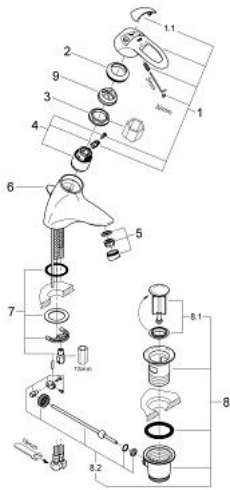

32 303 000 CHIARA SINGLE-LEVER BASIN MIXER 1/2"

PRODUCT DESCRIPTION

- Colour: chrome
- single hole installation
- GROHE SilkMove 35 mm ceramic cartridge
- adjustable flow rate limiter
- mousseur
- pop-up waste set 1 1/4"
- rapid installation system
- flexible connection hoses
- optional temperature limiter ref. no. 46 375
- GROHE LongLife finish

32 303 000 CHIARA SINGLE-LEVER BASIN MIXER 1/2"

SPARE PARTS, 12月 2009 – now

- 1: Lever (Spare part-nr. 46531IP0)
- 1.1: Cover cap (Spare part-nr. 11280P00)
- 2: Cap (Spare part-nr. 46436000)
- 3: Screw coupling (Spare part-nr. 46460000)
- 4: Cartridge (Spare part-nr. 46374000)
- 5: Mousseur (Spare part-nr. 13929000)
- 6: Pop-up rod (Spare part-nr. 07943000)
- 7: Shank mounting kit (Spare part-nr. 46249000)
- 8: Waste set 1 1/4" (Spare part-nr. 28910000)
- 8.1: Plug (Spare part-nr. 07182000)
- 8.2: Eccentric rod (Spare part-nr. 07052000)
- 9: Temperature limiter (Spare part-nr. 46375000)