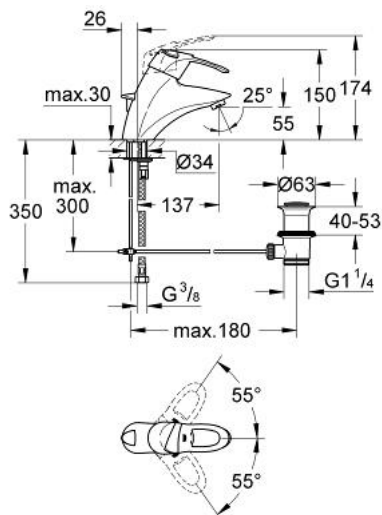

32 303 000 CHIARA SINGLE-LEVER BASIN MIXER 1/2"

PRODUCT DESCRIPTION

- Colour: chrome
- single hole installation
- GROHE SilkMove 35 mm ceramic cartridge
- adjustable flow rate limiter
- mousseur
- pop-up waste set 1 1/4"
- rapid installation system
- flexible connection hoses
- optional temperature limiter ref. no. 46 375
- GROHE LongLife finish

32 303 000 CHIARA SINGLE-LEVER BASIN MIXER 1/2"

SPARE PARTS, 12月 2009 – now

- 1: Lever (Spare part-nr. 46531IP0)
- 1.1: Cover cap (Spare part-nr. 11280P00)
- 2: Cap (Spare part-nr. 46436000)
- 3: Screw coupling (Spare part-nr. 46460000)
- 4: Cartridge (Spare part-nr. 46374000)
- 5: Mousseur (Spare part-nr. 13929000)
- 6: Pop-up rod (Spare part-nr. 07943000)
- 7: Shank mounting kit (Spare part-nr. 46249000)
- 8: Waste set 1 1/4" (Spare part-nr. 28910000)
- 8.1: Plug (Spare part-nr. 07182000)
- 8.2: Eccentric rod (Spare part-nr. 07052000)
- 9: Temperature limiter (Spare part-nr. 46375000)