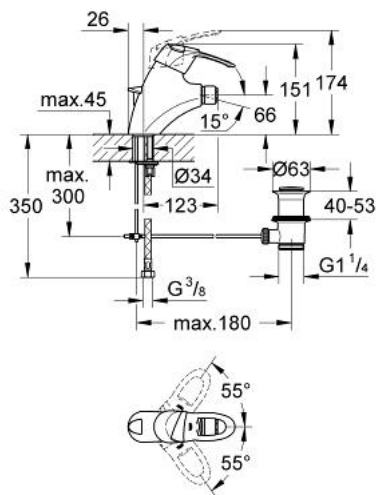

### PRODUCT DESCRIPTION

- Colour: chrome
- single hole installation
- GROHE SilkMove 35 mm ceramic cartridge
- adjustable flow rate limiter
- ball-joint mousseur
- pop-up waste set 1 1/4"
- rapid-installation-system
- flexible connection hoses
- optional temperature limiter ref. no. 46 375
- GROHE LongLife finish

### SPARE PARTS, December 2009 – now

- 1: Lever (Spare part-nr. 46531IP0)
- 1.1: Cap (Spare part-nr. 11280P00)
- 2: Shield (Spare part-nr. 46436000)
- 3: Screw coupling (Spare part-nr. 46460000)
- 4: Cartridge (Spare part-nr. 46374000)
- 5: Ball-joint aerator (Spare part-nr. 13915000)
- 5.1: Mousseur (Spare part-nr. 13928000)
- 6: Pop-up rod (Spare part-nr. 07943000)
- 7: Shank mounting kit (Spare part-nr. 46249000)
- 8: Pop-up waste set 1 1/4" (Spare part-nr. 28910000)
- 8.1: Plug (Spare part-nr. 07182000)
- 8.2: Eccentric rod (Spare part-nr. 07052000)
- 9: Temperature limiter (Spare part-nr. 46375000)