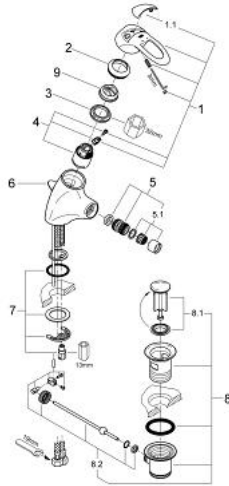

### PRODUCT DESCRIPTION

- Colour: chrome
- single hole installation
- GROHE SilkMove 35 mm ceramic cartridge
- adjustable flow rate limiter
- ball-joint mousseur
- pop-up waste set 1 1/4"
- rapid-installation-system
- flexible connection hoses
- optional temperature limiter ref. no. 46 375
- GROHE LongLife finish

### SPARE PARTS, December 2009 – now

- 1: Lever (Spare part-nr. 46531IP0)
- 1.1: Cap (Spare part-nr. 11280P00)
- 2: Shield (Spare part-nr. 46436000)
- 3: Screw coupling (Spare part-nr. 46460000)
- 4: Cartridge (Spare part-nr. 46374000)
- 5: Ball-joint aerator (Spare part-nr. 13915000)
- 5.1: Mousseur (Spare part-nr. 13928000)
- 6: Pop-up rod (Spare part-nr. 07943000)
- 7: Shank mounting kit (Spare part-nr. 46249000)
- 8: Pop-up waste set 1 1/4" (Spare part-nr. 28910000)
- 8.1: Plug (Spare part-nr. 07182000)
- 8.2: Eccentric rod (Spare part-nr. 07052000)
- 9: Temperature limiter (Spare part-nr. 46375000)