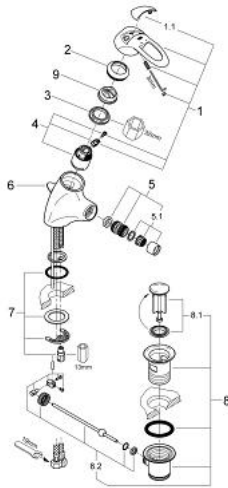

32 305 000 CHIARA SINGLE-LEVER BIDET MIXER 1/2"

PRODUCT DESCRIPTION

- Colour: chrome
- single hole installation
- GROHE SilkMove 35 mm ceramic cartridge
- adjustable flow rate limiter
- ball-joint mousseur
- pop-up waste set 1 1/4"
- rapid installation system
- flexible connection hoses
- optional temperature limiter ref. no. 46 375
- GROHE LongLife finish

32 305 000 CHIARA SINGLE-LEVER BIDET MIXER 1/2"

SPARE PARTS, 12月 2009 – now

- 1: Lever (Spare part-nr. 46531IP0)
- 1.1: Cover cap (Spare part-nr. 11280P00)
- 2: Cap (Spare part-nr. 46436000)
- 3: Screw coupling (Spare part-nr. 46460000)
- 4: Cartridge (Spare part-nr. 46374000)
- 5: Ball-joint aerator (Spare part-nr. 13915000)
- 5.1: Mousseur (Spare part-nr. 13928000)
- 6: Pop-up rod (Spare part-nr. 07943000)
- 7: Shank mounting kit (Spare part-nr. 46249000)
- 8: Waste set 1 1/4" (Spare part-nr. 28910000)
- 8.1: Plug (Spare part-nr. 07182000)
- 8.2: Eccentric rod (Spare part-nr. 07052000)
- 9: Temperature limiter (Spare part-nr. 46375000)