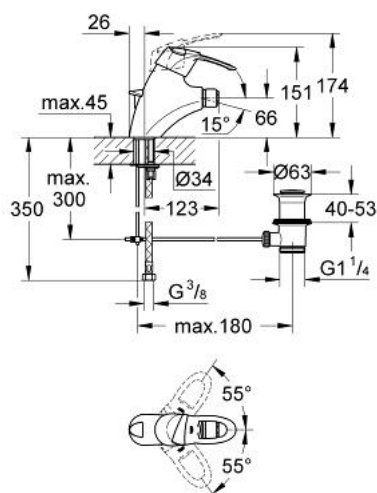

32 305 000 CHIARA SINGLE-LEVER BIDET MIXER 1/2"

PRODUCT DESCRIPTION

- Colour: chrome
- single hole installation
- GROHE SilkMove 35 mm ceramic cartridge
- adjustable flow rate limiter
- ball-joint mousseur
- pop-up waste set 1 1/4"
- rapid installation system
- flexible connection hoses
- optional temperature limiter ref. no. 46 375
- GROHE LongLife finish

32 305 000 CHIARA SINGLE-LEVER BIDET MIXER 1/2"

SPARE PARTS, 12月 2009 – now

- 1: Lever (Spare part-nr. 46531IP0)
- 1.1: Cover cap (Spare part-nr. 11280P00)
- 2: Cap (Spare part-nr. 46436000)
- 3: Screw coupling (Spare part-nr. 46460000)
- 4: Cartridge (Spare part-nr. 46374000)
- 5: Ball-joint aerator (Spare part-nr. 13915000)
- 5.1: Mousseur (Spare part-nr. 13928000)
- 6: Pop-up rod (Spare part-nr. 07943000)
- 7: Shank mounting kit (Spare part-nr. 46249000)
- 8: Waste set 1 1/4" (Spare part-nr. 28910000)
- 8.1: Plug (Spare part-nr. 07182000)
- 8.2: Eccentric rod (Spare part-nr. 07052000)
- 9: Temperature limiter (Spare part-nr. 46375000)