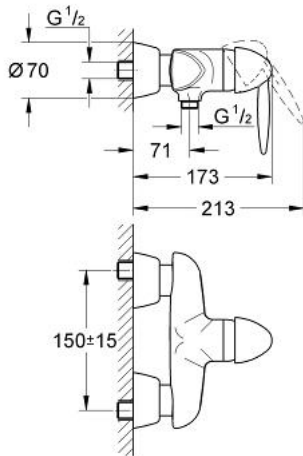

32 398 000 EUROFRESH SINGLE-LEVER SHOWER MIXER

PRODUCT DESCRIPTION

- Colour: chrome
- wall mounted
- GROHE SilkMove 46 mm ceramic cartridge
- adjustable flow rate limiter
- shower outlet below 1/2"
- integrated non-return valve
- covered S-unions
- covered lever fixing
- Protected against backflow
- optional temperature limiter ref. no. 46 308
- GROHE LongLife finish

32 398 000 EUROFRESH SINGLE-LEVER SHOWER MIXER

SPARE PARTS, January 2002 – now

- 1: Lever (Spare part-nr. 46545000)
 - 1.1: Replacement handle connection kit (Spare part-nr. 46546000)
 - 2: Shield (Spare part-nr. 46417000)
 - 3: Cartridge (Spare part-nr. 46048000)
 - 4: Screw joint (Spare part-nr. 45044000)
 - 4.1: Seal dia. 15x2 mm (Spare part-nr. 0311900M)
 - 5: S-union (Spare part-nr. 12058000)
 - 5.1: Ball seal dia. 9x6.8 mm (Spare part-nr. 0138600M)
 - 5.2: Covering escutcheon (Spare part-nr. 45545000)
 - 6: Non-return valve (Spare part-nr. 08565000)
 - 7: Extension set 1/2", 30 mm (Spare part-nr. 46238000)*
 - 8: Temperature limiter (Spare part-nr. 46308000)*
- * Optional accessories