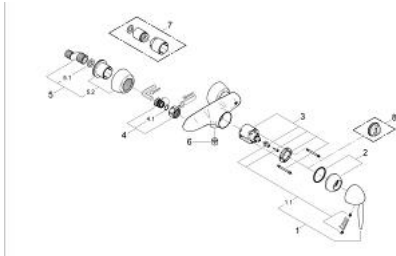

32 398 000 EUROFRESH SINGLE-LEVER SHOWER MIXER

PRODUCT DESCRIPTION

- Colour: chrome
- wall mounted
- GROHE SilkMove 46 mm ceramic cartridge
- adjustable flow rate limiter
- shower outlet below 1/2"
- integrated non-return valve
- covered S-unions
- covered lever fixing
- Protected against backflow
- optional temperature limiter ref. no. 46 308
- GROHE LongLife finish

32 398 000 EUROFRESH SINGLE-LEVER SHOWER MIXER

SPARE PARTS, January 2002 – now

- 1: Lever (Spare part-nr. 46545000)
 - 1.1: Replacement handle connection kit (Spare part-nr. 46546000)
 - 2: Shield (Spare part-nr. 46417000)
 - 3: Cartridge (Spare part-nr. 46048000)
 - 4: Screw joint (Spare part-nr. 45044000)
 - 4.1: Seal dia. 15x2 mm (Spare part-nr. 0311900M)
 - 5: S-union (Spare part-nr. 12058000)
 - 5.1: Ball seal dia. 9x6.8 mm (Spare part-nr. 0138600M)
 - 5.2: Covering escutcheon (Spare part-nr. 45545000)
 - 6: Non-return valve (Spare part-nr. 08565000)
 - 7: Extension set 1/2", 30 mm (Spare part-nr. 46238000)*
 - 8: Temperature limiter (Spare part-nr. 46308000)*
- * Optional accessories