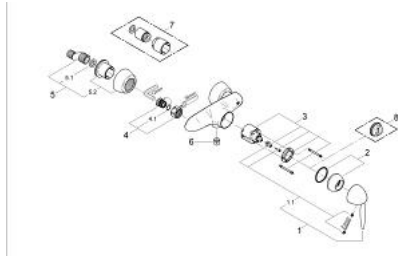

32 398 000 EUROFRESH SINGLE-LEVER SHOWER MIXER 1/2"

PRODUCT DESCRIPTION

- Colour: chrome
- wall mounted
- GROHE SilkMove 46 mm ceramic cartridge
- adjustable flow rate limiter
- shower bottom outlet 1/2"
- integrated non-return valve
- covered S-unions
- covered lever fixing
- protected against backflow
- optional temperature limiter ref. no. 46 308
- GROHE LongLife finish

32 398 000 EUROFRESH SINGLE-LEVER SHOWER MIXER 1/2"

SPARE PARTS, 1月 2002 – now

- 1: Lever (Spare part-nr. 46545000)
 - 1.1: Replacement handle connection kit (Spare part-nr. 46546000)
 - 2: Cap (Spare part-nr. 46417000)
 - 3: Cartridge (Spare part-nr. 46048000)
 - 4: Screw connection 1/2" (Spare part-nr. 45044000)
 - 4.1: Seal $\varnothing 15 \times \varnothing 2$ (Spare part-nr. 0311900M)
 - 5: S-union (Spare part-nr. 12058000)
 - 5.1: Seal (Spare part-nr. 0138600M)
 - 5.2: Covering escutcheon (Spare part-nr. 45545000)
 - 6: Non-return valve (Spare part-nr. 08565000)
 - 7: Extension set, 30 mm (Spare part-nr. 46238000)*
 - 8: Temperature limiter (Spare part-nr. 46308000)*
- * Optional accessories