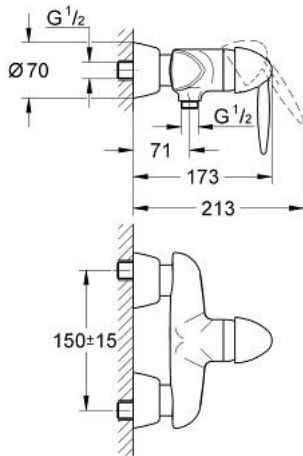

32 398 000 EUROFRESH SINGLE-LEVER SHOWER MIXER 1/2"

PRODUCT DESCRIPTION

- Colour: chrome
- wall mounted
- GROHE SilkMove 46 mm ceramic cartridge
- adjustable flow rate limiter
- shower bottom outlet 1/2"
- integrated non-return valve
- covered S-unions
- covered lever fixing
- protected against backflow
- optional temperature limiter ref. no. 46 308
- GROHE LongLife finish

32 398 000 EUROFRESH SINGLE-LEVER SHOWER MIXER 1/2"

SPARE PARTS, 1月 2002 – now

- 1: Lever (Spare part-nr. 46545000)
 - 1.1: Replacement handle connection kit (Spare part-nr. 46546000)
 - 2: Cap (Spare part-nr. 46417000)
 - 3: Cartridge (Spare part-nr. 46048000)
 - 4: Screw connection 1/2" (Spare part-nr. 45044000)
 - 4.1: Seal $\varnothing 15 \times \varnothing 2$ (Spare part-nr. 0311900M)
 - 5: S-union (Spare part-nr. 12058000)
 - 5.1: Seal (Spare part-nr. 0138600M)
 - 5.2: Covering escutcheon (Spare part-nr. 45545000)
 - 6: Non-return valve (Spare part-nr. 08565000)
 - 7: Extension set, 30 mm (Spare part-nr. 46238000)*
 - 8: Temperature limiter (Spare part-nr. 46308000)*
- * Optional accessories